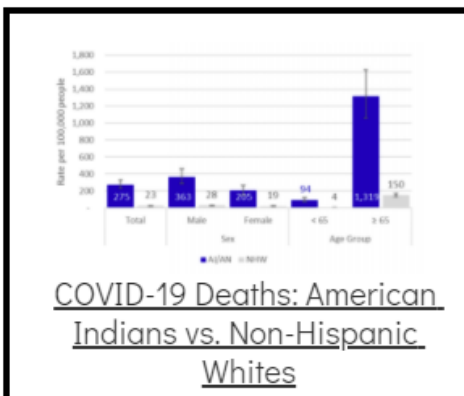

Coronavirus Disease 2019 (COVID-19)

Each detailed report below addresses COVID activity in a specific setting.

Additional Reports on COVID-19 Mortality:

COVID-19 Cases in Montana	
Total Number of Cases	93246
Confirmed Cases	91133
Probable Cases	2113
Number of Deaths	1227