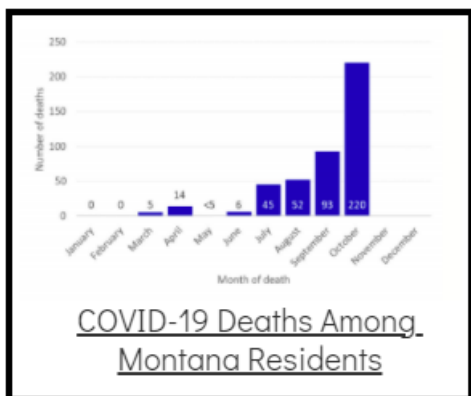

Coronavirus Disease 2019 (COVID-19)

Each detailed report below addresses COVID activity in a specific setting.

Additional Reports on COVID-19 Mortality:

COVID-19 Cases in Montana	
Total Number of Cases	93246
Confirmed Cases	91133
Probable Cases	2113
Number of Deaths	1227

Demographic Tables for
Montana COVID-19 Cases
Updated daily

COVID-19 Cases in Montana
Total Number of Cases
- Number of Deaths

104,128
1,436

** Tables and charts are updated by 11 am every morning.*

View your county's test positivity rate at the [Center for Medicare and Medicaid Services' \(CMS\) webpage](#).