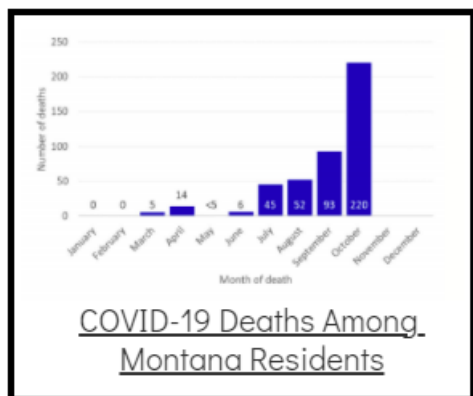

### Coronavirus Disease 2019 (COVID-19)

Each detailed report below addresses COVID activity in a specific setting.

### Additional Reports on COVID-19 Mortality:

COVID-19 Cases in Montana	
Total Number of Cases	93246
Confirmed Cases	91133
Probable Cases	2113
Number of Deaths	1227

Demographic Tables for  
Montana COVID-19 Cases