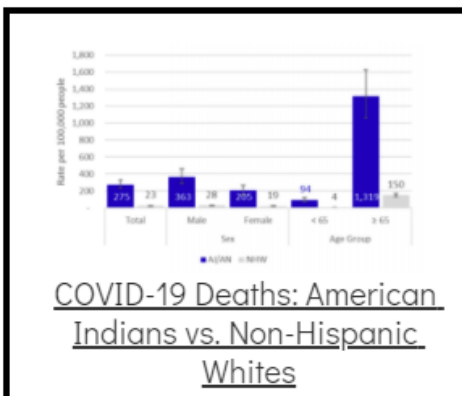

### Additional Reports on COVID-19 Mortality:

COVID-19 Cases in Montana	
Total Number of Cases	93246
Confirmed Cases	91133
Probable Cases	2113
Number of Deaths	1227

Demographic Tables for  
Montana COVID-19 Cases