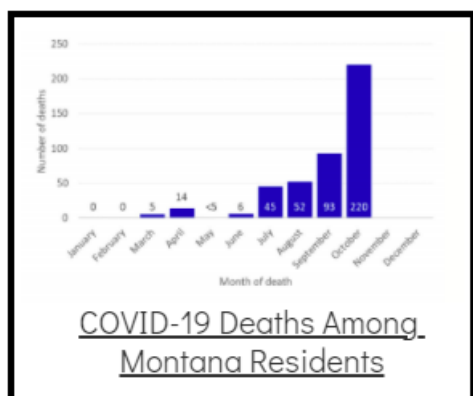

Coronavirus Disease 2019 (COVID-19)

Each detailed report below addresses COVID activity in a specific setting.

Additional Reports on COVID-19 Mortality:

COVID-19 Cases in Montana	
Total Number of Cases	93246
Confirmed Cases	91133
Probable Cases	2113
Number of Deaths	1227

Demographic Tables for
Montana COVID-19 Cases
Updated daily

COVID-19 Cases in Montana
Total Number of Cases
- Number of Deaths

104,552
1,437

** Tables and charts are updated by 11 am every morning.*

View your county's test positivity rate at the [Center for Medicare and Medicaid Services' \(CMS\) webpage](#).