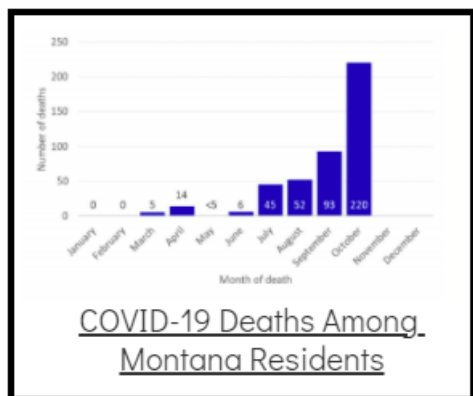

Coronavirus Disease 2019 (COVID-19)

Each detailed report below addresses COVID activity in a specific setting.

Additional Reports on COVID-19 Mortality:

COVID-19 Cases in Montana	
Total Number of Cases	93246
Confirmed Cases	91133
Probable Cases	2113
Number of Deaths	1227

Demographic Tables for
Montana COVID-19 Cases
Updated daily

COVID-19 Cases in Montana
Total Number of Cases 104,552
- Number of Deaths 1,437

** Tables and charts are updated by 11 am every morning.*

View your county's test positivity rate at the [Center for Medicare and Medicaid Services' \(CMS\) webpage](#).