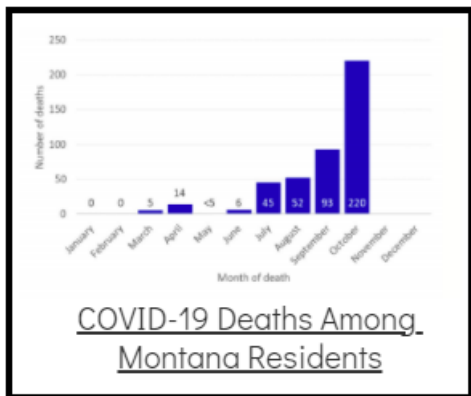

Coronavirus Disease 2019 (COVID-19)

Each detailed report below addresses COVID activity in a specific setting.

Additional Reports on COVID-19 Mortality:

COVID-19 Cases in Montana	
Total Number of Cases	93246
Confirmed Cases	91133
Probable Cases	2113
Number of Deaths	1227

Demographic Tables for
Montana COVID-19 Cases
Updated daily

COVID-19 Cases in Montana
Total Number of Cases
- Number of Deaths

104,552
1,437

** Tables and charts are updated by 11 am every morning.*

View your county's test positivity rate at the [Center for Medicare and Medicaid Services' \(CMS\) webpage](#).