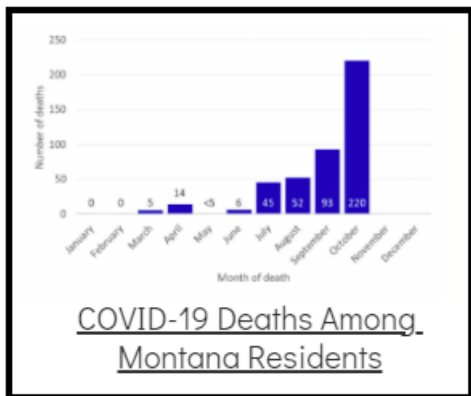

Coronavirus Disease 2019 (COVID-19)

Each detailed report below addresses COVID activity in a specific setting.

Additional Reports on COVID-19 Mortality:

COVID-19 Cases in Montana	
Total Number of Cases	93246
Confirmed Cases	91133
Probable Cases	2113
Number of Deaths	1227

Demographic Tables for
Montana COVID-19 Cases
Updated daily

COVID-19 Cases in Montana
Total Number of Cases 104,552
- Number of Deaths 1,437

** Tables and charts are updated by 11 am every morning.*

View your county's test positivity rate at the [Center for Medicare and Medicaid Services' \(CMS\) webpage](#).