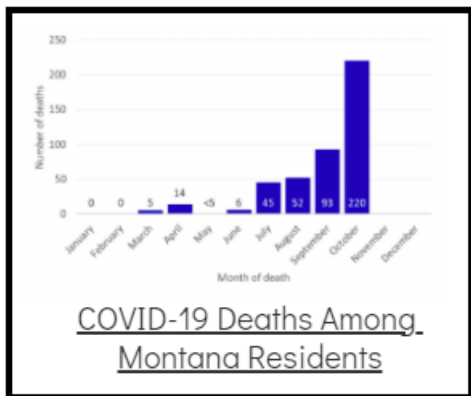

Coronavirus Disease 2019 (COVID-19)

Each detailed report below addresses COVID activity in a specific setting.

Additional Reports on COVID-19 Mortality:

COVID-19 Cases in Montana	
Total Number of Cases	93246
Confirmed Cases	91133
Probable Cases	2113
Number of Deaths	1227

Demographic Tables for
Montana COVID-19 Cases
Updated daily

COVID-19 Cases in Montana
Total Number of Cases
- Number of Deaths

104,725
1,438

** Tables and charts are updated by 11 am every morning.*

View your county's test positivity rate at the [Center for Medicare and Medicaid Services' \(CMS\) webpage](#).