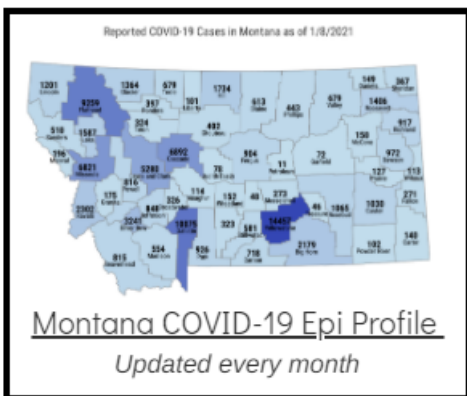

Coronavirus Disease 2019 (COVID-19)

Each detailed report below addresses COVID activity in a specific setting.

Additional Reports on COVID-19 Mortality:

COVID-19 Cases in Montana	
Total Number of Cases	93246
Confirmed Cases	91133
Probable Cases	2113
Number of Deaths	1227

Demographic Tables for
Montana COVID-19 Cases
Updated daily

COVID-19 Cases in Montana
Total Number of Cases
- Number of Deaths

104,725
1,438

** Tables and charts are updated by 11 am every morning.*

View your county's test positivity rate at the [Center for Medicare and Medicaid Services' \(CMS\) webpage](#).