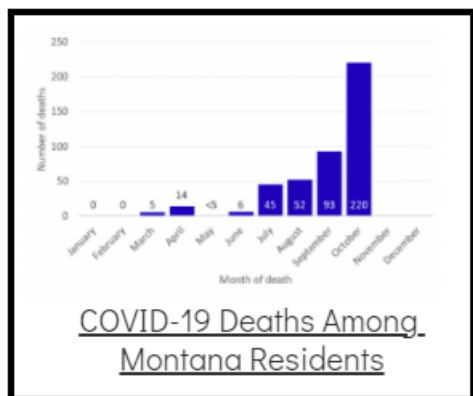

Coronavirus Disease 2019 (COVID-19)

Each detailed report below addresses COVID activity in a specific setting.

Additional Reports on COVID-19 Mortality:

COVID-19 Cases in Montana	
Total Number of Cases	93246
Confirmed Cases	91133
Probable Cases	2113
Number of Deaths	1227

Demographic Tables for
Montana COVID-19 Cases
Updated daily

COVID-19 Cases in Montana
Total Number of Cases 104,725
- Number of Deaths 1,438

** Tables and charts are updated by 11 am every morning.*

View your county's test positivity rate at the [Center for Medicare and Medicaid Services' \(CMS\) webpage](#).