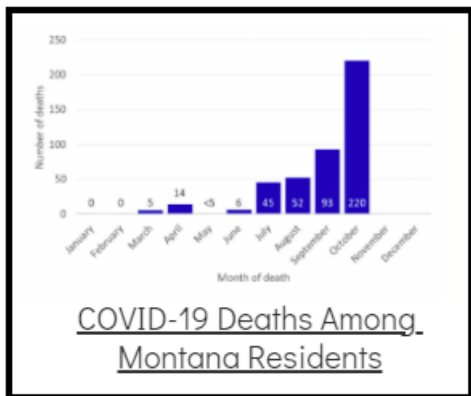

Coronavirus Disease 2019 (COVID-19)

Each detailed report below addresses COVID activity in a specific setting.

Additional Reports on COVID-19 Mortality:

COVID-19 Cases in Montana	
Total Number of Cases	93246
Confirmed Cases	91133
Probable Cases	2113
Number of Deaths	1227

Demographic Tables for
Montana COVID-19 Cases
Updated daily

COVID-19 Cases in Montana
Total Number of Cases 104,725
- Number of Deaths 1,438

** Tables and charts are updated by 11 am every morning.*

View your county's test positivity rate at the [Center for Medicare and Medicaid Services' \(CMS\) webpage](#).