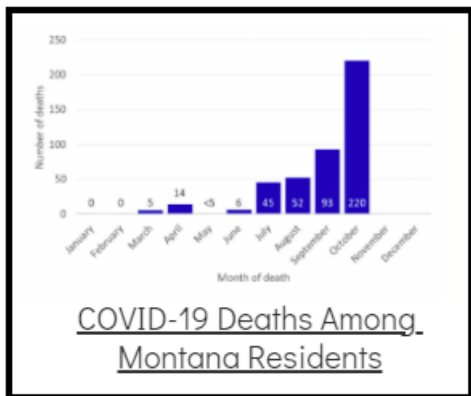

Coronavirus Disease 2019 (COVID-19)

Each detailed report below addresses COVID activity in a specific setting.

Additional Reports on COVID-19 Mortality:

COVID-19 Cases in Montana	
Total Number of Cases	93246
Confirmed Cases	91133
Probable Cases	2113
Number of Deaths	1227

Demographic Tables for
Montana COVID-19 Cases
Updated daily

COVID-19 Cases in Montana
Total Number of Cases 104,725
- Number of Deaths 1,438

** Tables and charts are updated by 11 am every morning.*

View your county's test positivity rate at the [Center for Medicare and Medicaid Services' \(CMS\) webpage.](#)