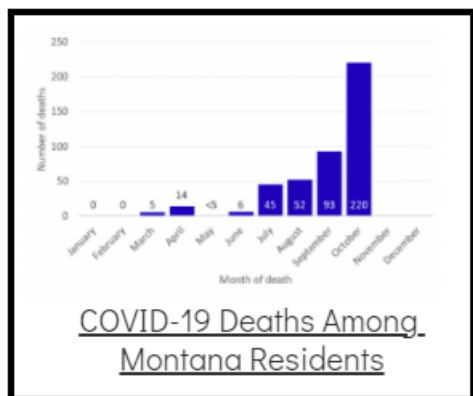

Coronavirus Disease 2019 (COVID-19)

Each detailed report below addresses COVID activity in a specific setting.

Additional Reports on COVID-19 Mortality:

COVID-19 Cases in Montana	
Total Number of Cases	93246
Confirmed Cases	91133
Probable Cases	2113
Number of Deaths	1227

Demographic Tables for
Montana COVID-19 Cases
Updated daily

COVID-19 Cases in Montana
Total Number of Cases
- Number of Deaths

104,725
1,438

** Tables and charts are updated by 11 am every morning.*

View your county's test positivity rate at the [Center for Medicare and Medicaid Services' \(CMS\) webpage](#).