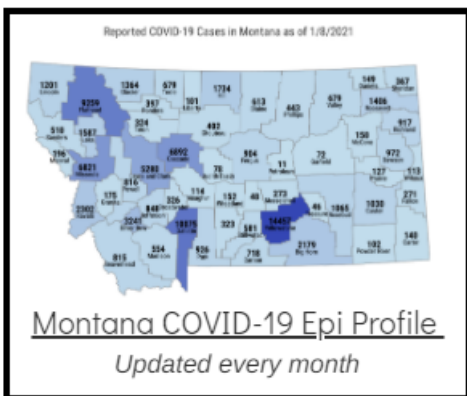

Coronavirus Disease 2019 (COVID-19)

Each detailed report below addresses COVID activity in a specific setting.

Additional Reports on COVID-19 Mortality:

COVID-19 Cases in Montana	
Total Number of Cases	93246
Confirmed Cases	91133
Probable Cases	2113
Number of Deaths	1227

Demographic Tables for
Montana COVID-19 Cases
Updated daily

COVID-19 Cases in Montana
Total Number of Cases 104,853
- Number of Deaths 1,454

** Tables and charts are updated by 11 am every morning.*

View your county's test positivity rate at the [Center for Medicare and Medicaid Services' \(CMS\) webpage](#).