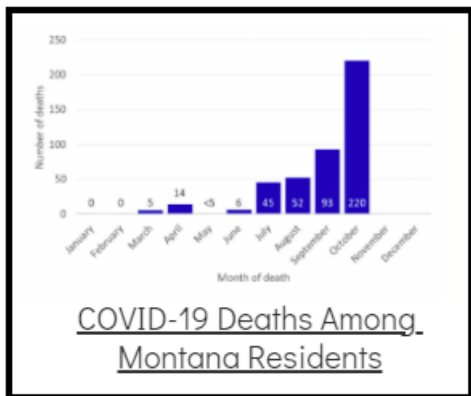

Coronavirus Disease 2019 (COVID-19)

Each detailed report below addresses COVID activity in a specific setting.

Additional Reports on COVID-19 Mortality:

COVID-19 Cases in Montana	
Total Number of Cases	93246
Confirmed Cases	91133
Probable Cases	2113
Number of Deaths	1227

Demographic Tables for
Montana COVID-19 Cases
Updated daily

COVID-19 Cases in Montana
Total Number of Cases 104,853
- Number of Deaths 1,454

** Tables and charts are updated by 11 am every morning.*

View your county's test positivity rate at the [Center for Medicare and Medicaid Services' \(CMS\) webpage](#).