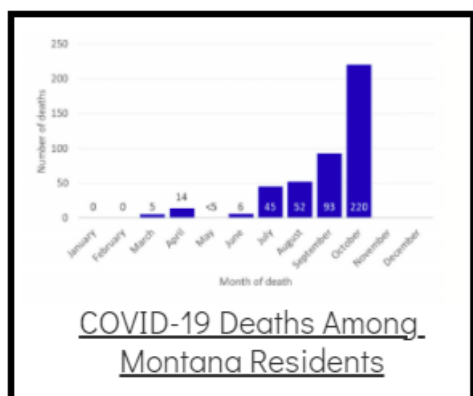

Coronavirus Disease 2019 (COVID-19)

Each detailed report below addresses COVID activity in a specific setting.

Additional Reports on COVID-19 Mortality:

COVID-19 Cases in Montana	
Total Number of Cases	93246
Confirmed Cases	91133
Probable Cases	2113
Number of Deaths	1227

Demographic Tables for
Montana COVID-19 Cases
Updated daily

COVID-19 Cases in Montana
Total Number of Cases 104,853
- Number of Deaths 1,454

** Tables and charts are updated by 11 am every morning.*

View your county's test positivity rate at the [Center for Medicare and Medicaid Services' \(CMS\) webpage](#).