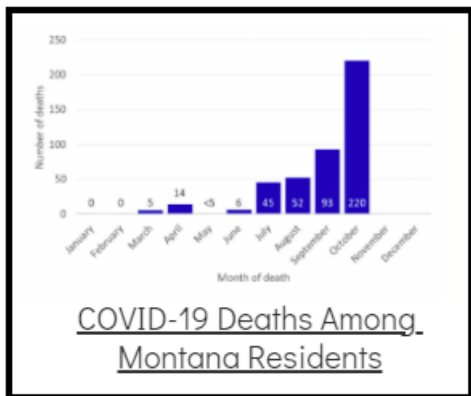

Coronavirus Disease 2019 (COVID-19)

Each detailed report below addresses COVID activity in a specific setting.

Additional Reports on COVID-19 Mortality:

COVID-19 Cases in Montana	
Total Number of Cases	93246
Confirmed Cases	91133
Probable Cases	2113
Number of Deaths	1227

Demographic Tables for
Montana COVID-19 Cases
Updated daily

COVID-19 Cases in Montana
Total Number of Cases
- Number of Deaths

104,853
1,454

** Tables and charts are updated by 11 am every morning.*

View your county's test positivity rate at the [Center for Medicare and Medicaid Services' \(CMS\) webpage](#).