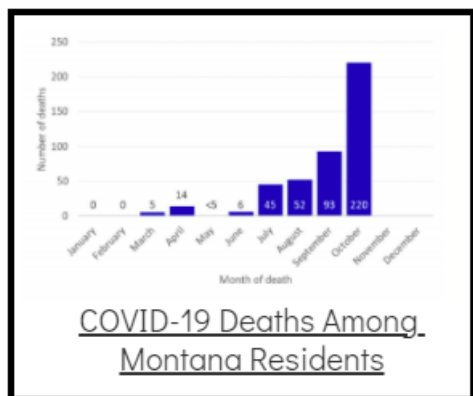

Coronavirus Disease 2019 (COVID-19)

Each detailed report below addresses COVID activity in a specific setting.

Additional Reports on COVID-19 Mortality:

COVID-19 Cases in Montana	
Total Number of Cases	93246
Confirmed Cases	91133
Probable Cases	2113
Number of Deaths	1227

Demographic Tables for
Montana COVID-19 Cases
Updated daily

COVID-19 Cases in Montana
Total Number of Cases
- Number of Deaths

104,853
1,454

** Tables and charts are updated by 11 am every morning.*

View your county's test positivity rate at the [Center for Medicare and Medicaid Services' \(CMS\) webpage](#).