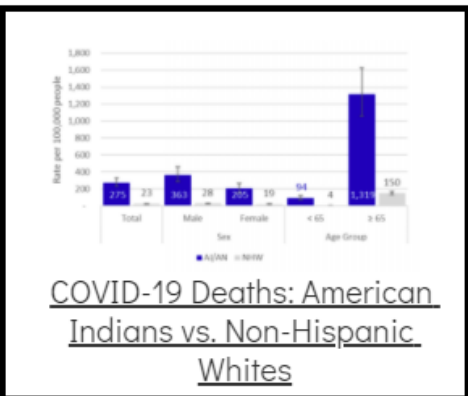

### Additional Reports on COVID-19 Mortality:

COVID-19 Cases in Montana	
Total Number of Cases	93246
Confirmed Cases	91133
Probable Cases	2113
Number of Deaths	1227

Demographic Tables for  
Montana COVID-19 Cases  
*Updated daily*