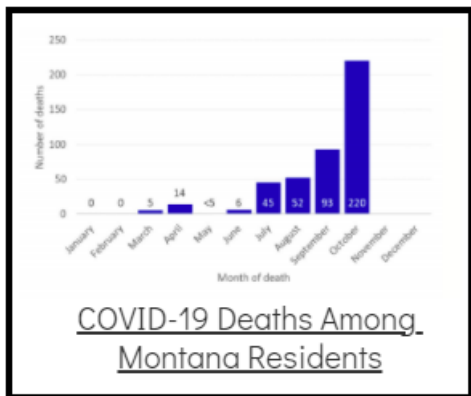

### Coronavirus Disease 2019 (COVID-19)

Each detailed report below addresses COVID activity in a specific setting.

### Additional Reports on COVID-19 Mortality:

COVID-19 Cases in Montana	
Total Number of Cases	93246
Confirmed Cases	91133
Probable Cases	2113
Number of Deaths	1227

Demographic Tables for  
Montana COVID-19 Cases  
*Updated daily*