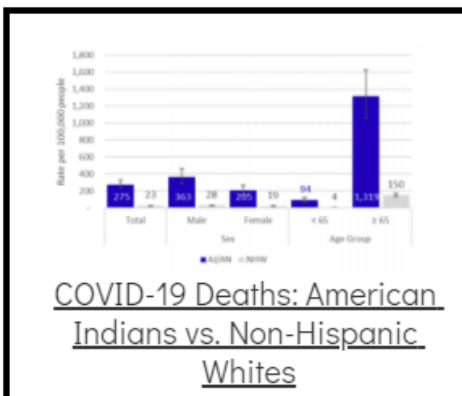

Coronavirus Disease 2019 (COVID-19)

Each detailed report below addresses COVID activity in a specific setting.

Additional Reports on COVID-19 Mortality:

COVID-19 Cases in Montana	
Total Number of Cases	93246
Confirmed Cases	91133
Probable Cases	2113
Number of Deaths	1227