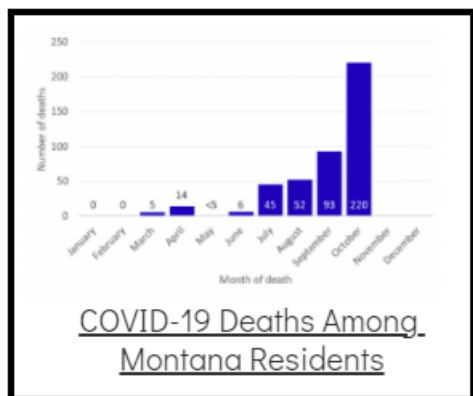

Coronavirus Disease 2019 (COVID-19)

Each detailed report below addresses COVID activity in a specific setting.

Additional Reports on COVID-19 Mortality:

COVID-19 Cases in Montana	
Total Number of Cases	93246
Confirmed Cases	91133
Probable Cases	2113
Number of Deaths	1227

Demographic Tables for
Montana COVID-19 Cases
Updated daily

COVID-19 Cases in Montana
Total Number of Cases 105,037
- Number of Deaths 1,465

** Tables and charts are updated by 11 am every morning.*

View your county's test positivity rate at the [Center for Medicare and Medicaid Services' \(CMS\) webpage](#).