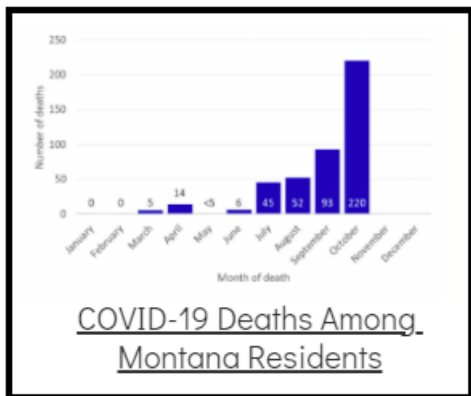

Coronavirus Disease 2019 (COVID-19)

Each detailed report below addresses COVID activity in a specific setting.

Additional Reports on COVID-19 Mortality:

COVID-19 Cases in Montana	
Total Number of Cases	93246
Confirmed Cases	91133
Probable Cases	2113
Number of Deaths	1227

Demographic Tables for
Montana COVID-19 Cases
Updated daily

COVID-19 Cases in Montana
Total Number of Cases 105,037
- Number of Deaths 1,465

** Tables and charts are updated by 11 am every morning.*

View your county's test positivity rate at the [Center for Medicare and Medicaid Services' \(CMS\) webpage](#).