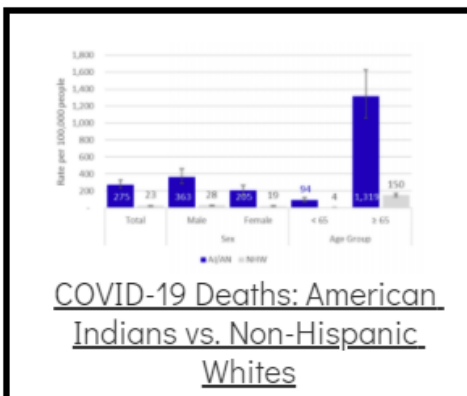

Coronavirus Disease 2019 (COVID-19)

Each detailed report below addresses COVID activity in a specific setting.

Additional Reports on COVID-19 Mortality:

COVID-19 Cases in Montana	
Total Number of Cases	93246
Confirmed Cases	91133
Probable Cases	2113
Number of Deaths	1227