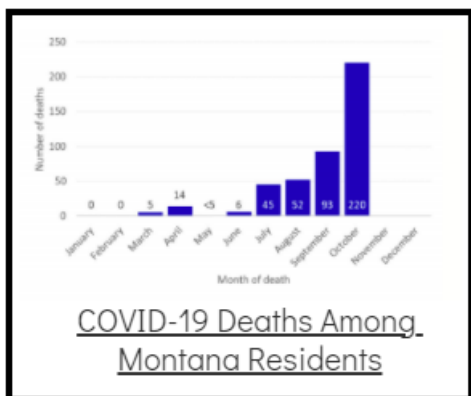

Coronavirus Disease 2019 (COVID-19)

Each detailed report below addresses COVID activity in a specific setting.

Additional Reports on COVID-19 Mortality:

COVID-19 Cases in Montana	
Total Number of Cases	93246
Confirmed Cases	91133
Probable Cases	2113
Number of Deaths	1227

Demographic Tables for
Montana COVID-19 Cases
Updated daily

COVID-19 Cases in Montana
Total Number of Cases 105,037
- Number of Deaths 1,465

** Tables and charts are updated by 11 am every morning.*

View your county's test positivity rate at the [Center for Medicare and Medicaid Services' \(CMS\) webpage](#).