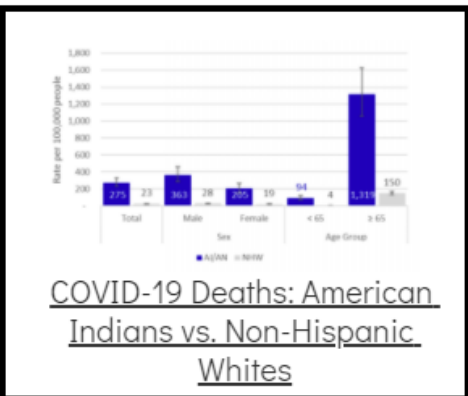

Coronavirus Disease 2019 (COVID-19)

Each detailed report below addresses COVID activity in a specific setting.

Additional Reports on COVID-19 Mortality:

COVID-19 Cases in Montana	
Total Number of Cases	93246
Confirmed Cases	91133
Probable Cases	2113
Number of Deaths	1227