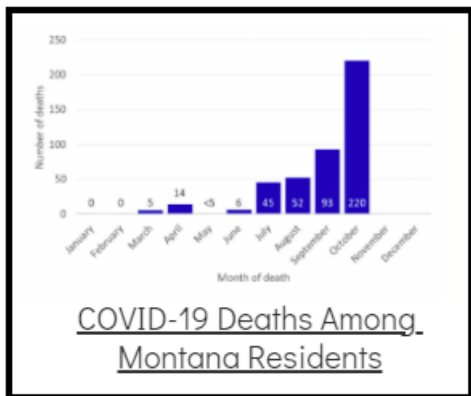

Coronavirus Disease 2019 (COVID-19)

Each detailed report below addresses COVID activity in a specific setting.

Additional Reports on COVID-19 Mortality:

COVID-19 Cases in Montana	
Total Number of Cases	93246
Confirmed Cases	91133
Probable Cases	2113
Number of Deaths	1227

Demographic Tables for
Montana COVID-19 Cases
Updated daily

COVID-19 Cases in Montana
Total Number of Cases
- Number of Deaths

105,142
1,466

** Tables and charts are updated by 11 am every morning.*

View your county's test positivity rate at the [Center for Medicare and Medicaid Services' \(CMS\) webpage](#).