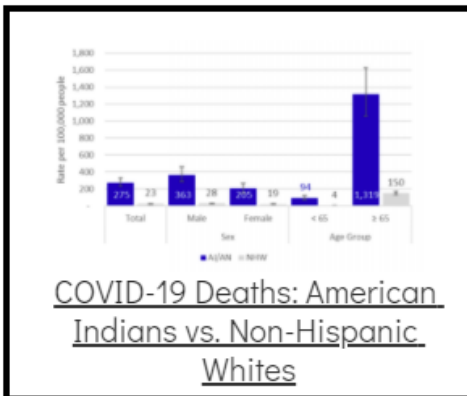

Coronavirus Disease 2019 (COVID-19)

Each detailed report below addresses COVID activity in a specific setting.

Additional Reports on COVID-19 Mortality:

COVID-19 Cases in Montana	
Total Number of Cases	93246
Confirmed Cases	91133
Probable Cases	2113
Number of Deaths	1227