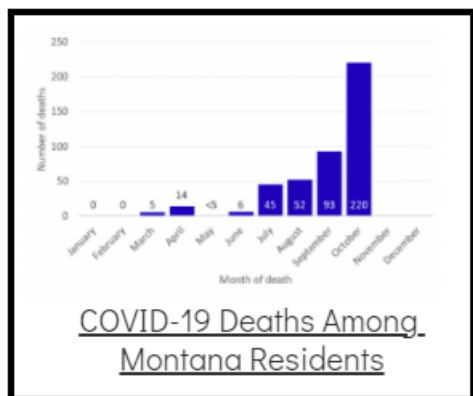

Coronavirus Disease 2019 (COVID-19)

Each detailed report below addresses COVID activity in a specific setting.

Additional Reports on COVID-19 Mortality:

COVID-19 Cases in Montana	
Total Number of Cases	93246
Confirmed Cases	91133
Probable Cases	2113
Number of Deaths	1227

Demographic Tables for
Montana COVID-19 Cases
Updated daily

COVID-19 Cases in Montana
Total Number of Cases
- Number of Deaths

105,142
1,466

** Tables and charts are updated by 11 am every morning.*

View your county's test positivity rate at the [Center for Medicare and Medicaid Services' \(CMS\) webpage](#).