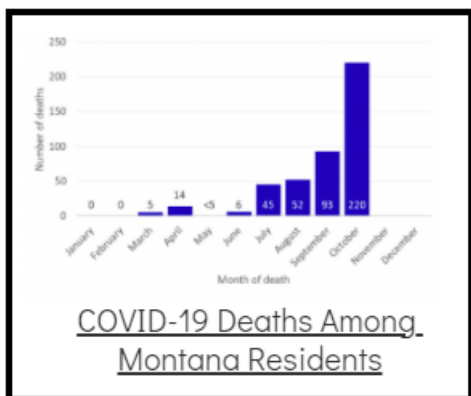

Coronavirus Disease 2019 (COVID-19)

Each detailed report below addresses COVID activity in a specific setting.

Additional Reports on COVID-19 Mortality:

COVID-19 Cases in Montana	
Total Number of Cases	93246
Confirmed Cases	91133
Probable Cases	2113
Number of Deaths	1227

Demographic Tables for
Montana COVID-19 Cases
Updated daily

COVID-19 Cases in Montana
Total Number of Cases
- Number of Deaths

105,142
1,466

** Tables and charts are updated by 11 am every morning.*

View your county's test positivity rate at the [Center for Medicare and Medicaid Services' \(CMS\) webpage](#).