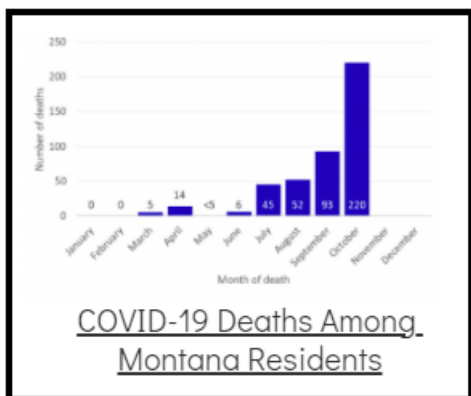

Coronavirus Disease 2019 (COVID-19)

Each detailed report below addresses COVID activity in a specific setting.

Additional Reports on COVID-19 Mortality:

COVID-19 Cases in Montana	
Total Number of Cases	93246
Confirmed Cases	91133
Probable Cases	2113
Number of Deaths	1227

Demographic Tables for
Montana COVID-19 Cases
Updated daily

COVID-19 Cases in Montana
Total Number of Cases 105,142
- Number of Deaths 1,466

** Tables and charts are updated by 11 am every morning.*

View your county's test positivity rate at the [Center for Medicare and Medicaid Services' \(CMS\) webpage](#).