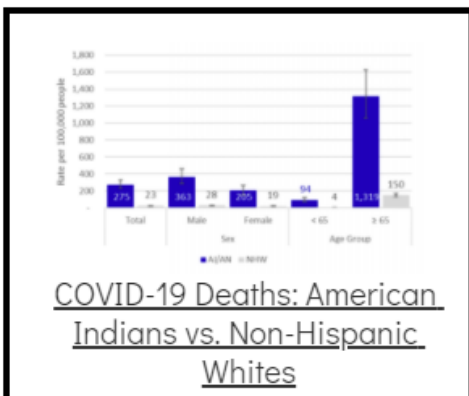

Coronavirus Disease 2019 (COVID-19)

Each detailed report below addresses COVID activity in a specific setting.

Additional Reports on COVID-19 Mortality:

COVID-19 Cases in Montana	
Total Number of Cases	93246
Confirmed Cases	91133
Probable Cases	2113
Number of Deaths	1227