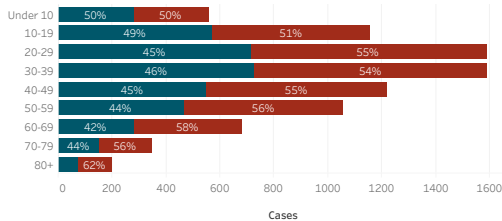

Bordertown COVID-19 by Age Groups