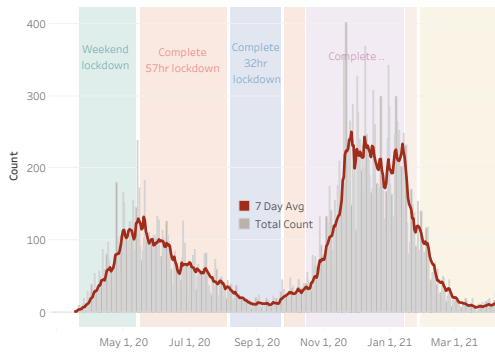

Navajo Nation Dikos Ntsaaiǰí-19 (COVID-19)

Last Updated: April 11, 2021

Navajo Nation Residents

Total Confirmed Cases¹ 30,265 New Cases from Last Update: 10	Total Recovered 16,430	Total Confirmed Deaths 1,262 New Death(s) Reported: 0
Total Tests Completed² 257,845	Total Positive Tests³ 38,579	Total Negative Tests 207,887

Service Area Confirmed Cases

Bordertown	Chinle	Crownpoint	Fort Defiance	Gallup	Kayenta	Shiprock	Tuba City	Winslow
8,395	5,536	2,916	3,607	4,769	2,684	5,086	3,675	1,974

Daily Confirmed Cases on Navajo Nation in All