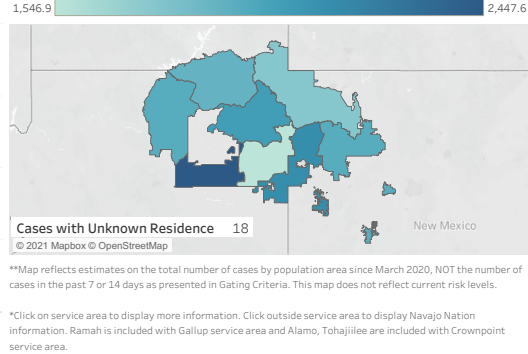

Navajo Nation Service Area Rates per 10,000 population