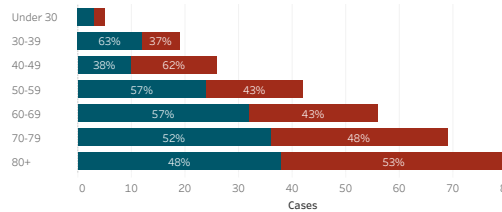

Bordertown COVID-19 Deaths by Ages Groups

1. Some Cases are due to delayed reporting
2. Multiple tests performed on same individuals have been de-duplicated.
3. Includes bordertown

Data is updated Monday - Friday

Data is reported by the Navajo Epidemiology Center at different times throughout the week. Please note the last updated date.

Date is based on notification by states.

Made by: Tex Etcitty