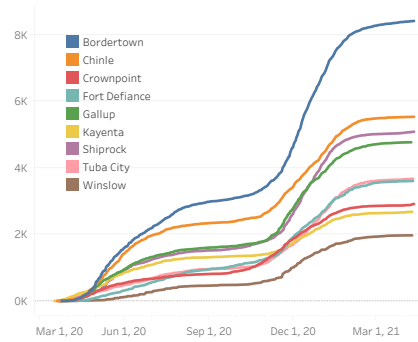

Total Count of Cases since March