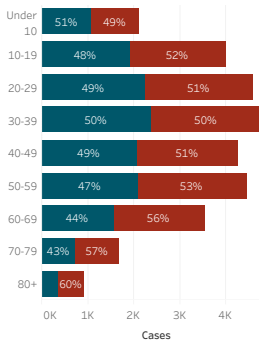

COVID-19 by Age Groups