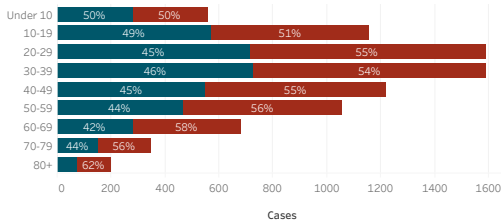

Bordertown COVID-19 by Age Groups