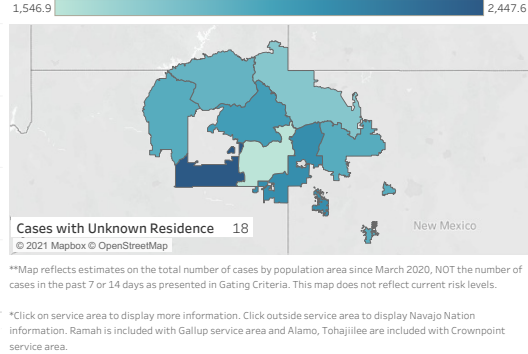

Navajo Nation Service Area Rates per 10,000 population