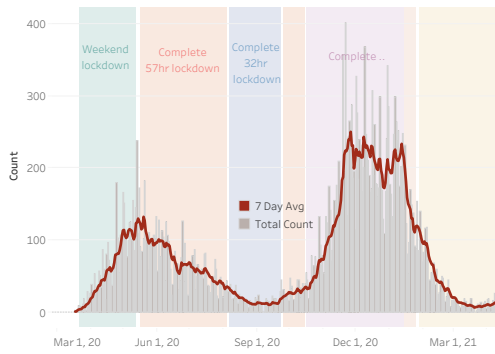

Navajo Nation Dikos Ntsaaiǫí-19 (COVID-19)

Last Updated: April 12, 2021

Navajo Nation Residents

Total Confirmed Cases¹ 30,267 New Cases from Last Update: 2	Total Recovered 16,430	Total Confirmed Deaths 1,262 New Death(s) Reported: 0
Total Tests Completed² 258,421	Total Positive Tests³ 38,602	Total Negative Tests 208,543

Service Area Confirmed Cases

Bordertown	Chinle	Crownpoint	Fort Defiance	Gallup	Kayenta	Shiprock	Tuba City	Winslow
8,396	5,536	2,916	3,607	4,769	2,685	5,087	3,675	1,974

Daily Confirmed Cases on Navajo Nation in All