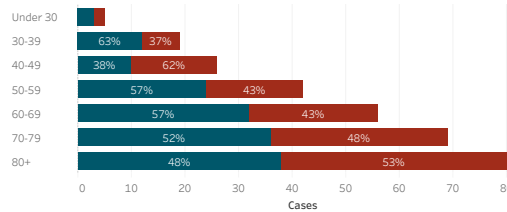

Bordertown COVID-19 Deaths by Ages Groups

Data is updated Monday - Friday

Data is reported by the Navajo Epidemiology Center at different times throughout the week. Please note the last updated date.

Date is based on notification by states.

Made by: Tex Etcitty