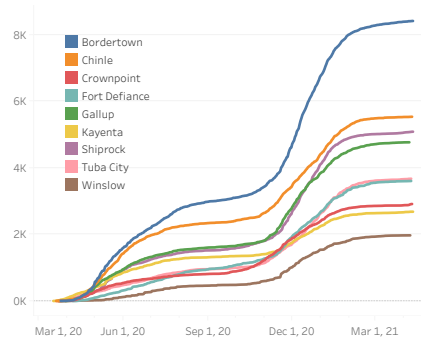

Total Count of Cases since March