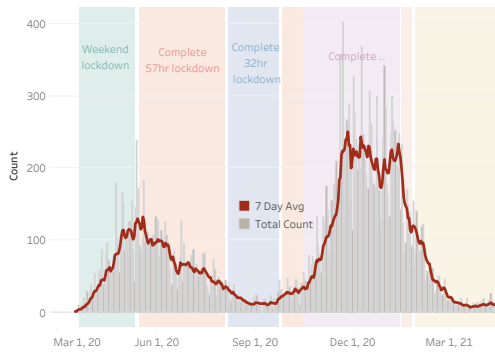

Navajo Nation Dikos Ntsaaiǵí-19 (COVID-19)

Last Updated: April 16, 2021

Navajo Nation Residents

Total Confirmed Cases¹ 30,355 New Cases from Last Update: 13	Total Recovered 16,475	Total Confirmed Deaths 1,262 New Death(s) Reported: 0
Total Tests Completed² 260,263	Total Positive Tests³ 38,668	Total Negative Tests 210,135

Service Area Confirmed Cases

Bordertown	Chinle	Crownpoint	Fort Defiance	Gallup	Kayenta	Shiprock	Tuba City	Winslow
8,422	5,549	2,926	3,612	4,812	2,692	5,093	3,678	1,974

Daily Confirmed Cases on Navajo Nation in All