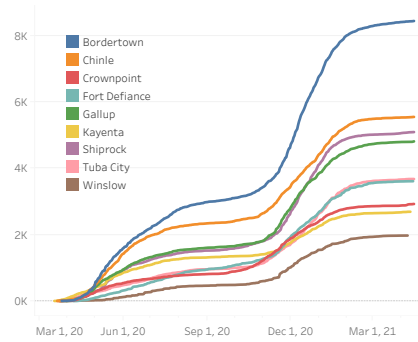

Total Count of Cases since March