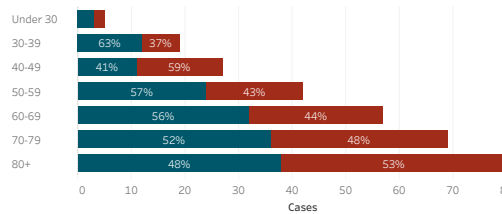

Bordertown COVID-19 Deaths by Ages Groups

1. Some Cases are due to delayed reporting
2. Multiple tests performed on same individuals have been de-duplicated.
3. Includes bordertown

Data is updated Monday - Friday

Data is reported by the Navajo Epidemiology Center at different times throughout the week. Please note the last updated date.

Date is based on notification by states.

Made by: Tex Etcitty