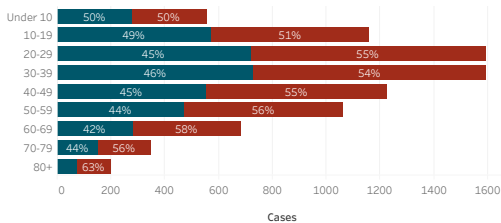

Bordertown COVID-19 by Age Groups