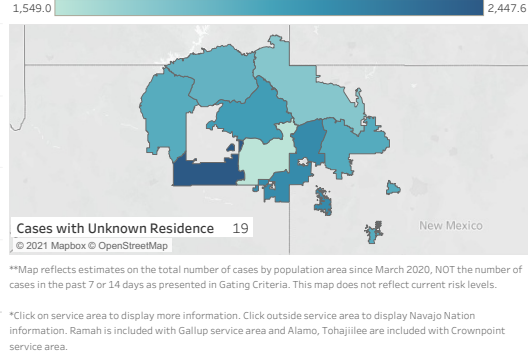

Navajo Nation Service Area Rates per 10,000 population