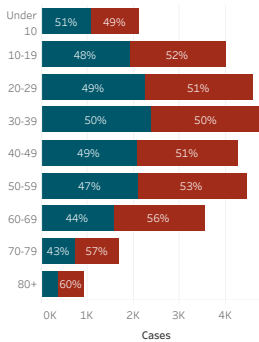

COVID-19 by Age Groups