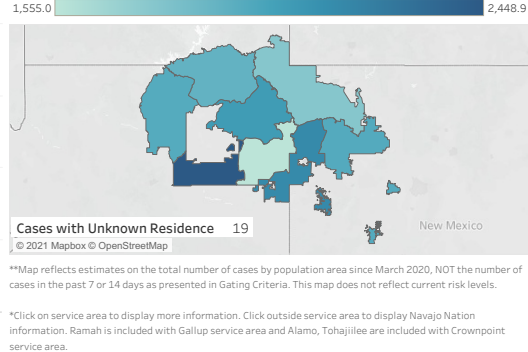

Navajo Nation Service Area Rates per 10,000 population