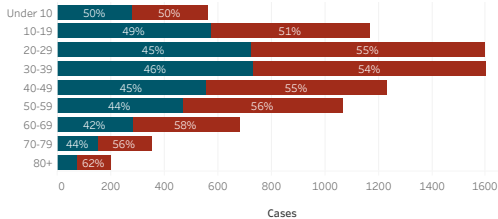

Bordertown COVID-19 by Age Groups