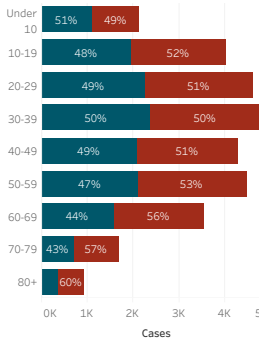

COVID-19 by Age Groups