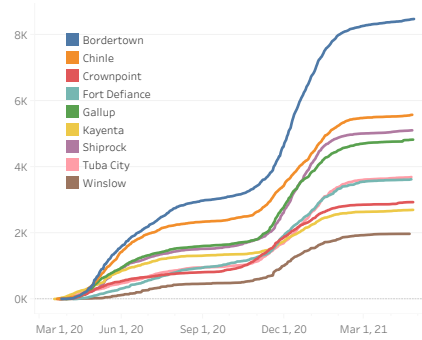

Total Count of Cases since March