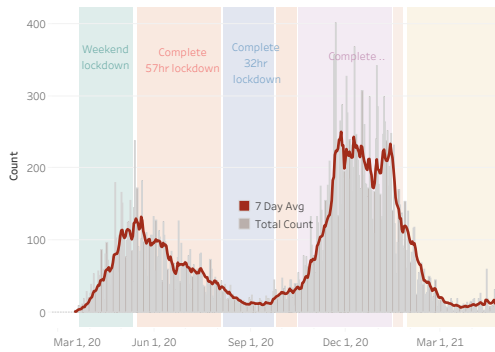

Navajo Nation Dikos Ntsaaiǫ́-19 (COVID-19)

Last Updated: April 27, 2021

Navajo Nation Residents

Total Confirmed Cases¹ 30,470 New Cases: 0	Total Recovered 16,565	Total Confirmed Deaths 1,273 New Death(s) Reported: 0
Total Tests Completed² 264,041	Total Positive Tests³ 38,868	Total Negative Tests 213,552

Service Area Confirmed Cases

Bordertown	Chinle	Crownpoint	Fort Defiance	Gallup	Kayenta	Shiprock	Tuba City	Winslow
8,463	5,580	2,935	3,626	4,827	2,702	5,110	3,696	1,975

Daily Confirmed Cases on Navajo Nation in All