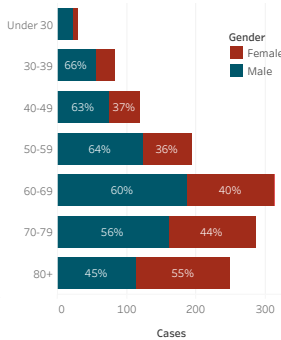

COVID-19 Deaths by Age Groups