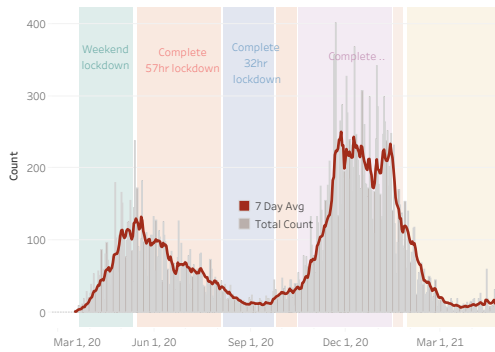

Navajo Nation Dikos Ntsaaiǫí-19 (COVID-19)

Last Updated: April 27, 2021

Navajo Nation Residents

Total Confirmed Cases¹ 30,470 New Cases: 0	Total Recovered 16,565	Total Confirmed Deaths 1,273 New Death(s) Reported: 0
Total Tests Completed² 264,041	Total Positive Tests³ 38,868	Total Negative Tests 213,552

Service Area Confirmed Cases

Bordertown	Chinle	Crownpoint	Fort Defiance	Gallup	Kayenta	Shiprock	Tuba City	Winslow
8,463	5,580	2,935	3,626	4,827	2,702	5,110	3,696	1,975

Daily Confirmed Cases on Navajo Nation in All