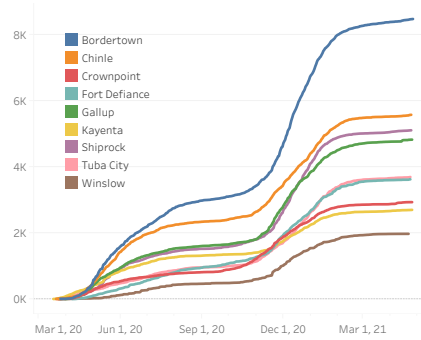

Total Count of Cases since March