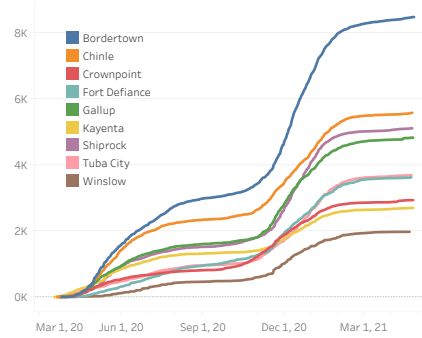

Total Count of Cases since March