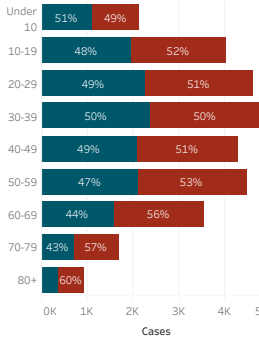

COVID-19 by Age Groups