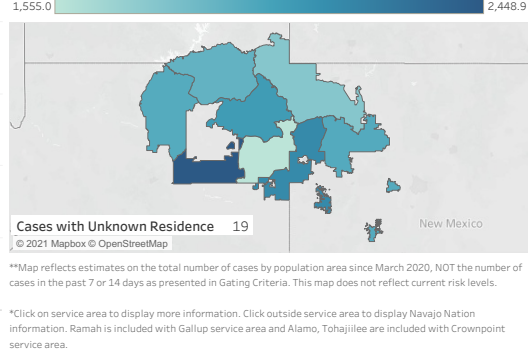

Navajo Nation Service Area Rates per 10,000 population