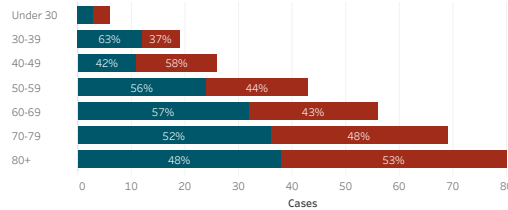

Bordertown COVID-19 Deaths by Ages Groups

Data is updated Monday - Friday

Data is reported by the Navajo Epidemiology Center at different times throughout the week. Please note the last updated date.

Date is based on notification by states.

Made by: Tex Etcitty