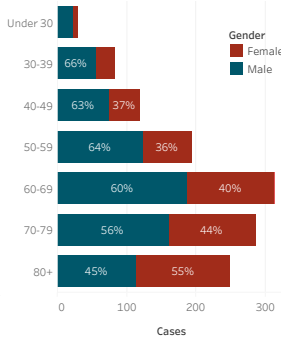

COVID-19 Deaths by Age Groups