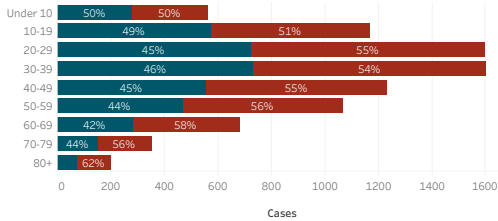

Bordertown COVID-19 by Age Groups