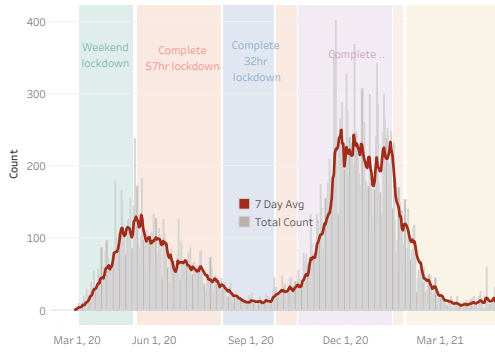

Navajo Nation Dikos Ntsaaiǫ́-19 (COVID-19)

Last Updated: April 27, 2021

Navajo Nation Residents

Total Confirmed Cases¹	Total Recovered	Total Confirmed Deaths
30,470 New Cases: 0	16,565	1,273 New Death(s) Reported: 0
Total Tests Completed²	Total Positive Tests³	Total Negative Tests
264,041	38,868	213,552

Service Area Confirmed Cases

Bordertown	Chinle	Crownpoint	Fort Defiance	Gallup	Kayenta	Shiprock	Tuba City	Winslow
8,463	5,580	2,935	3,626	4,827	2,702	5,110	3,696	1,975

Daily Confirmed Cases on Navajo Nation in All