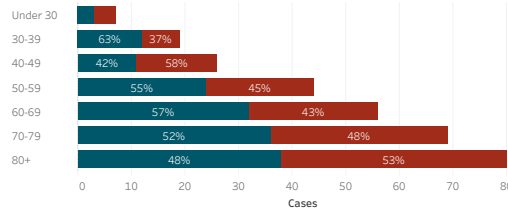

Bordertown COVID-19 Deaths by Ages Groups

1. Some Cases are due to delayed reporting
2. Multiple tests performed on same individuals have been de-duplicated.
3. Includes bordertown

Data is updated Monday - Friday

Data is reported by the Navajo Epidemiology Center at different times throughout the week. Please note the last updated date.

Date is based on notification by states.

Made by: Tex Etcitty