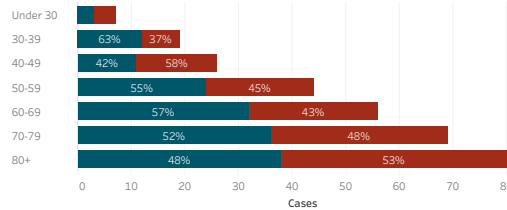

Bordertown COVID-19 Deaths by Ages Groups

1. Some Cases are due to delayed reporting
2. Multiple tests performed on same individuals have been de-duplicated.
3. Includes bordertown

Data is updated Monday - Friday

Data is reported by the Navajo Epidemiology Center at different times throughout the week. Please note the last updated date.

Date is based on notification by states.

Made by: Tex Etcitty