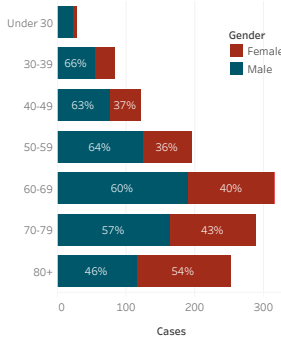

COVID-19 Deaths by Age Groups