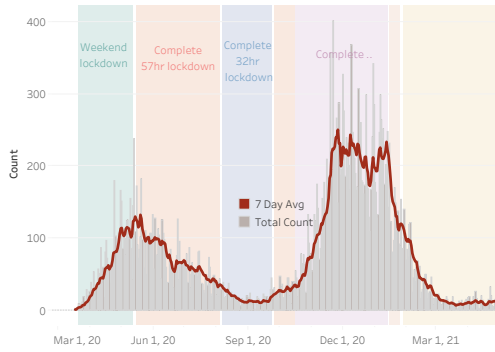

Navajo Nation Dikos Ntsaaiǫ́i-19 (COVID-19)

Last Updated: May 1, 2021

Navajo Nation Residents

Total Confirmed Cases¹ 30,508 New Cases from Last Update: 6	Total Recovered 16,574	Total Confirmed Deaths 1,281 New Death(s) Reported: 3
Total Tests Completed² 265,385	Total Positive Tests³ 38,922	Total Negative Tests 214,759

Service Area Confirmed Cases

Bordertown	Chinle	Crownpoint	Fort Defiance	Gallup	Kayenta	Shiprock	Tuba City	Winslow
8,487	5,580	2,937	3,629	4,838	2,710	5,124	3,696	1,975

Daily Confirmed Cases on Navajo Nation in All