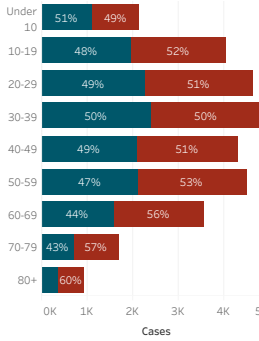

COVID-19 by Age Groups