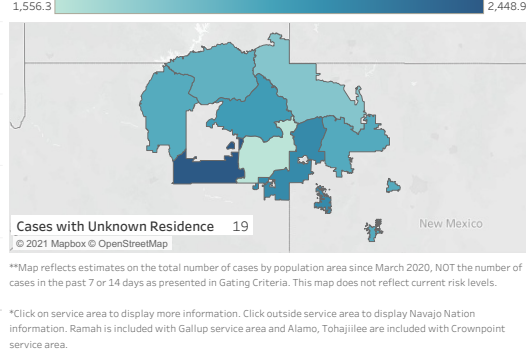

Navajo Nation Service Area Rates per 10,000 population