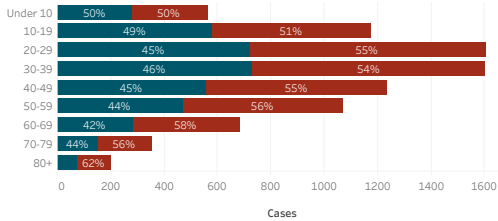

Bordertown COVID-19 by Age Groups