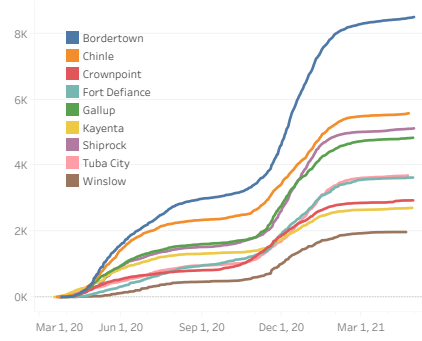

Total Count of Cases since March