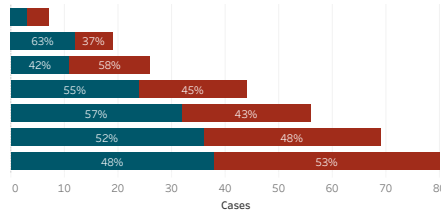

Bordertown COVID-19 Deaths by Ages Groups

1. Some Cases are due to delayed reporting
2. Multiple tests performed on same individuals have been de-duplicated.
3. Includes bordertown

Data is updated Monday - Friday

Data is reported by the Navajo Epidemiology Center at different times throughout the week. Please note the last updated date.

Date is based on notification by states.

Made by: Tex Etcitty