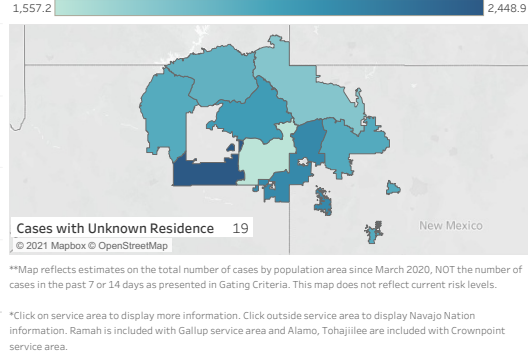

Navajo Nation Service Area Rates per 10,000 population