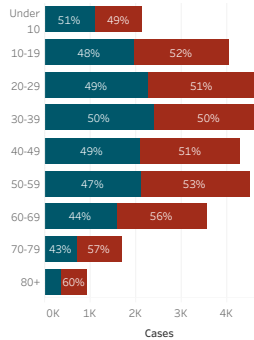

COVID-19 by Age Groups