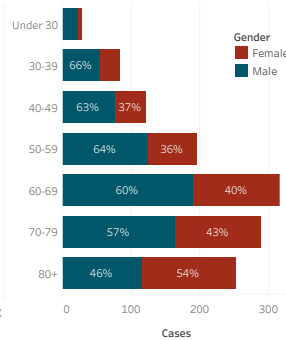

COVID-19 Deaths by Age Groups