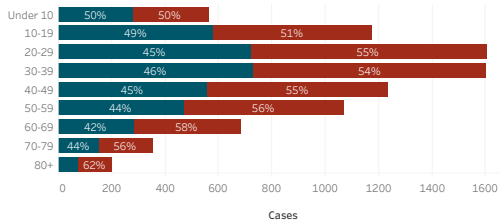

Bordertown COVID-19 by Age Groups