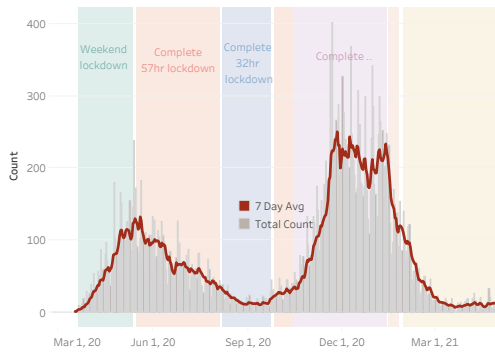

Navajo Nation Dikos Ntsaaiǵí-19 (COVID-19)

Last Updated: May 2, 2021

Navajo Nation Residents

Total Confirmed Cases¹ 30,514 New Cases from Last Update: 6	Total Recovered 16,585	Total Confirmed Deaths 1,281 New Death(s) Reported: 0
Total Tests Completed² 265,659	Total Positive Tests³ 38,941	Total Negative Tests 215,003

Service Area Confirmed Cases

Bordertown	Chinle	Crownpoint	Fort Defiance	Gallup	Kayenta	Shiprock	Tuba City	Winslow
8,488	5,580	2,940	3,631	4,839	2,710	5,124	3,696	1,975

Daily Confirmed Cases on Navajo Nation in All