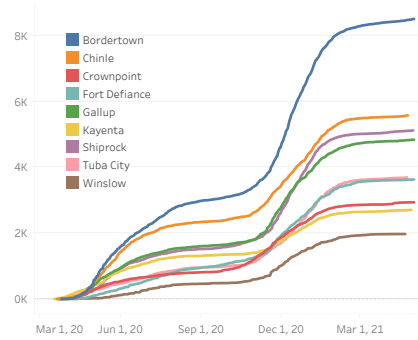

Total Count of Cases since March