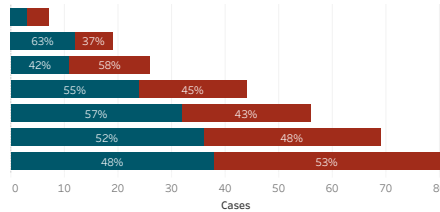

Bordertown COVID-19 Deaths by Ages Groups

1. Some Cases are due to delayed reporting
2. Multiple tests performed on same individuals have been de-duplicated.
3. Includes bordertown

Data is updated Monday - Friday

Data is reported by the Navajo Epidemiology Center at different times throughout the week. Please note the last updated date.

Date is based on notification by states.

Made by: Tex Etcitty