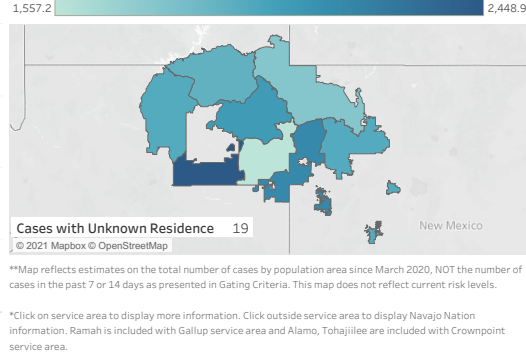

Navajo Nation Service Area Rates per 10,000 population