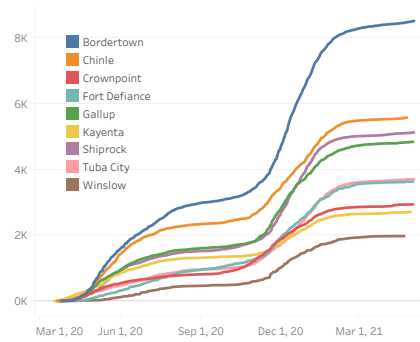

Total Count of Cases since March