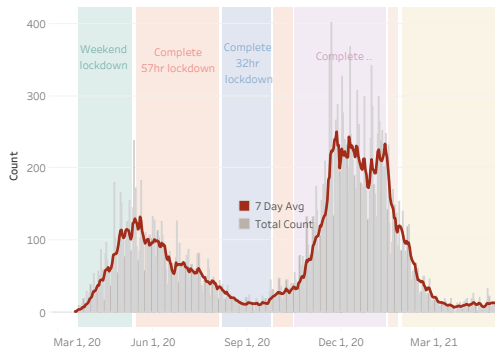

Navajo Nation Dikos Ntsaaiǫ́-19 (COVID-19)

Last Updated: May 3, 2021

Navajo Nation Residents

Total Confirmed Cases¹ 30,522 New Cases from Last Update: 3	Total Recovered 16,596	Total Confirmed Deaths 1,281 New Death(s) Reported: 0
Total Tests Completed² 266,002	Total Positive Tests³ 38,955	Total Negative Tests 215,394

Service Area Confirmed Cases

Bordertown	Chinle	Crownpoint	Fort Defiance	Gallup	Kayenta	Shiprock	Tuba City	Winslow
8,497	5,580	2,940	3,631	4,839	2,710	5,125	3,703	1,975

Daily Confirmed Cases on Navajo Nation in All