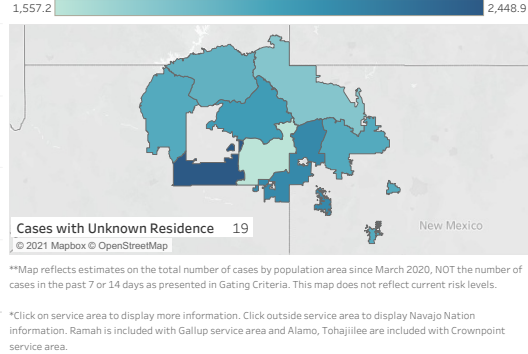

Navajo Nation Service Area Rates per 10,000 population