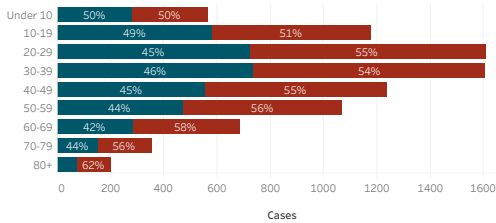

Bordertown COVID-19 by Age Groups