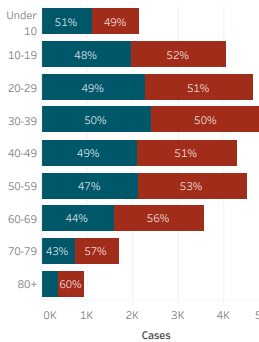

COVID-19 by Age Groups