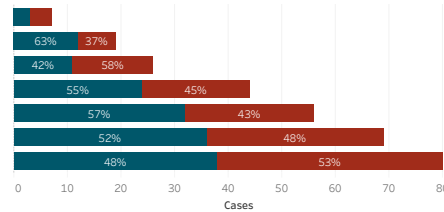

Bordertown COVID-19 Deaths by Ages Groups

Data is updated Monday - Friday

Data is reported by the Navajo Epidemiology Center at different times throughout the week. Please note the last updated date.

Date is based on notification by states.

Made by: Tex Etcitty