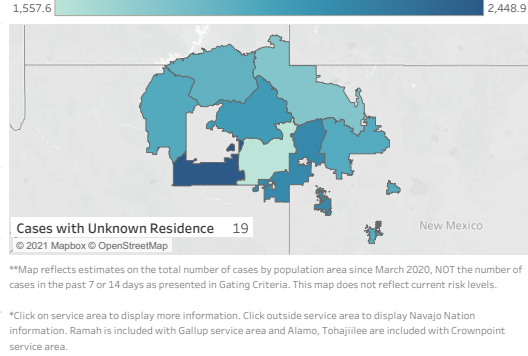

Navajo Nation Service Area Rates per 10,000 population