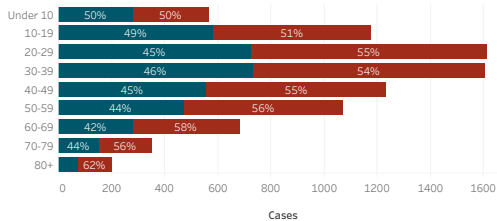

Bordertown COVID-19 by Age Groups