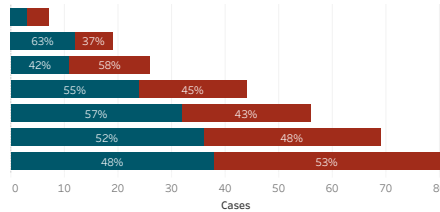

Bordertown COVID-19 Deaths by Ages Groups

Data is updated Monday - Friday

Data is reported by the Navajo Epidemiology Center at different times throughout the week. Please note the last updated date.

Date is based on notification by states.

Made by: Tex Etcitty