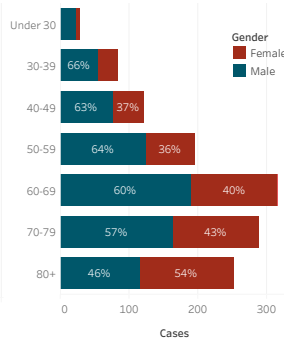

COVID-19 Deaths by Age Groups