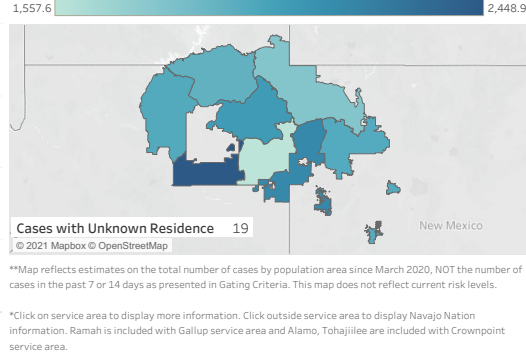

Navajo Nation Service Area Rates per 10,000 population