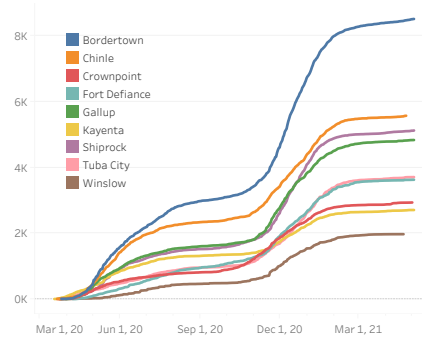

Total Count of Cases since March