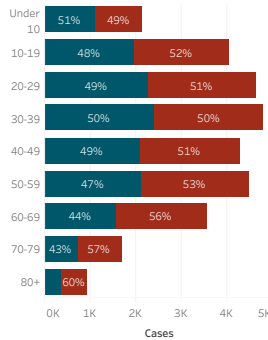

COVID-19 by Age Groups