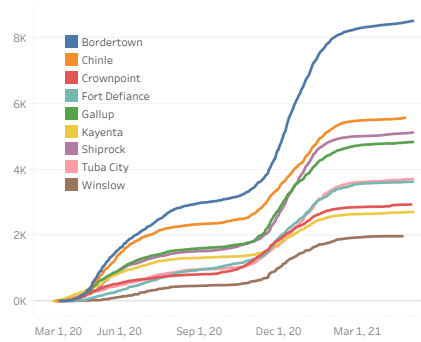

Total Count of Cases since March