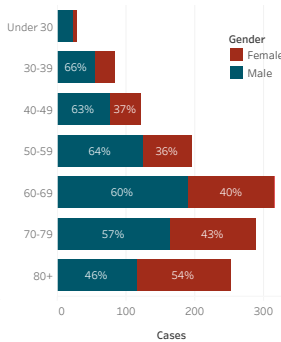

COVID-19 Deaths by Age Groups