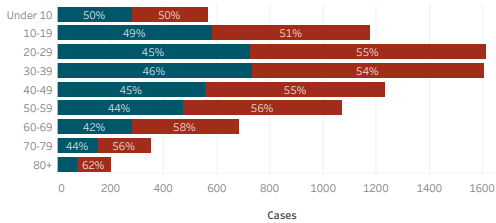

Bordertown COVID-19 by Age Groups