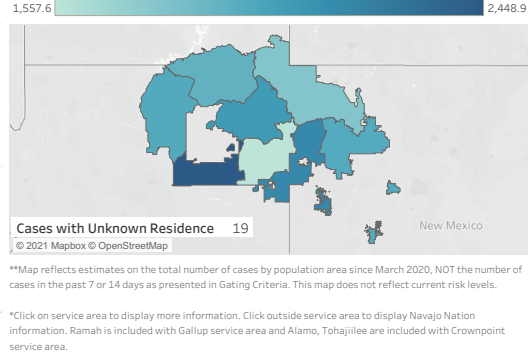

Navajo Nation Service Area Rates per 10,000 population