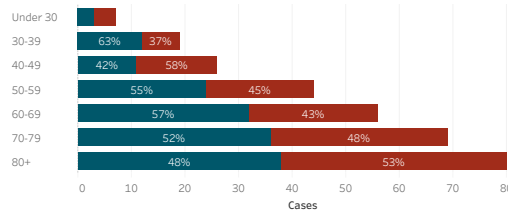

Bordertown COVID-19 Deaths by Ages Groups

Data is updated Monday - Friday

Data is reported by the Navajo Epidemiology Center at different times throughout the week. Please note the last updated date.

Date is based on notification by states.

Made by: Tex Etcitty