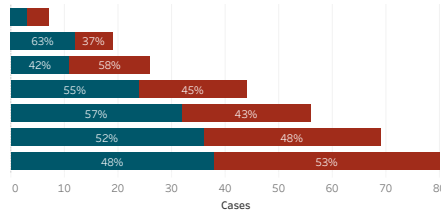

Bordertown COVID-19 Deaths by Ages Groups

Data is updated Monday - Friday

Data is reported by the Navajo Epidemiology Center at different times throughout the week. Please note the last updated date.

Date is based on notification by states.

Made by: Tex Etcitty