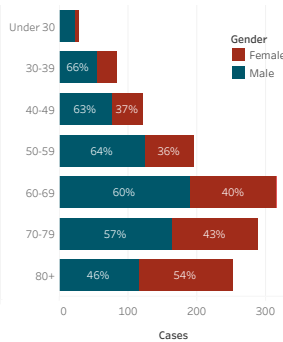

COVID-19 Deaths by Age Groups