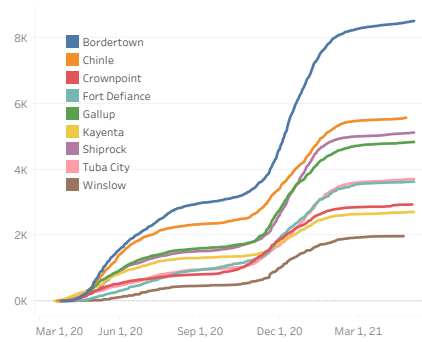

Total Count of Cases since March