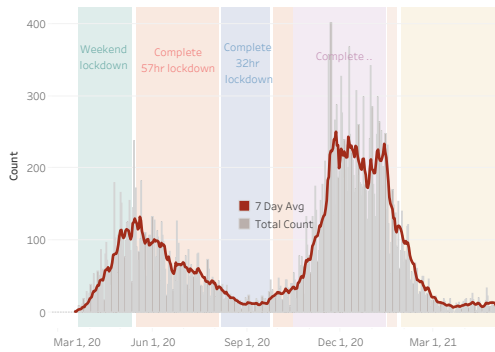

Navajo Nation Dikos Ntsaaiǵí-19 (COVID-19)

Last Updated: May 4, 2021

Navajo Nation Residents

Total Confirmed Cases¹ 30,543 New Cases from Last Update: 12	Total Recovered 16,606	Total Confirmed Deaths 1,282 New Death(s) Reported: 1
Total Tests Completed² 266,423	Total Positive Tests³ 38,967	Total Negative Tests 215,724

Service Area Confirmed Cases

Bordertown	Chinle	Crownpoint	Fort Defiance	Gallup	Kayenta	Shiprock	Tuba City	Winslow
8,507	5,580	2,940	3,632	4,841	2,712	5,131	3,713	1,975

Daily Confirmed Cases on Navajo Nation in All