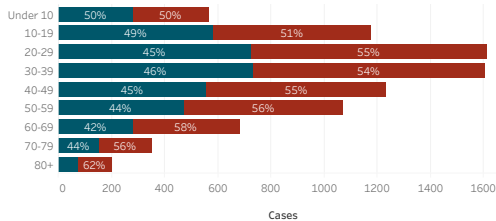

Bordertown COVID-19 by Age Groups