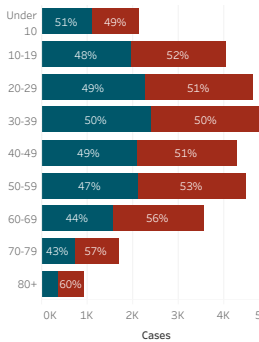

COVID-19 by Age Groups