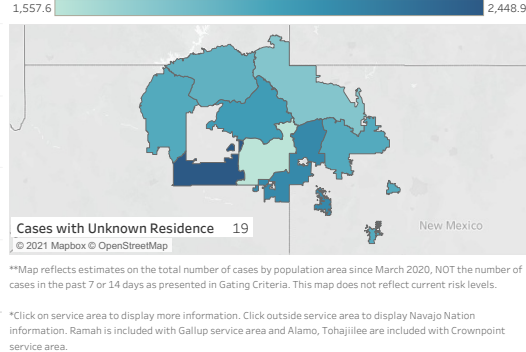

Navajo Nation Service Area Rates per 10,000 population