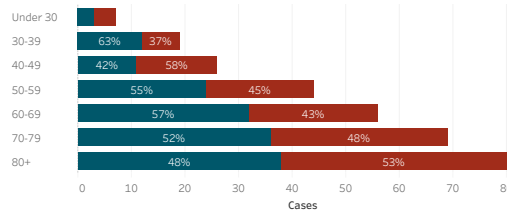

Bordertown COVID-19 Deaths by Ages Groups

Data is updated Monday - Friday

Data is reported by the Navajo Epidemiology Center at different times throughout the week. Please note the last updated date.

Date is based on notification by states.

Made by: Tex Etcitty