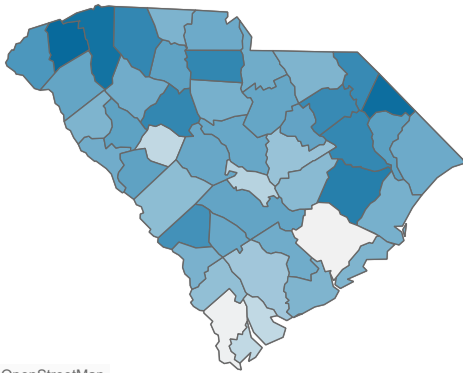

## COVID-19 in South Carolina

As of 11:59 PM on 4/28/2021

|  |  |   |
|--|--|---|
| <b>Cases</b><br><br><h1 style="font-size: 2em;">578,659</h1> | <b>Select Date Range &amp; County to Filter Page Values</b><br>All values<br><hr/> COUNTY<br>All | <b>Past 2 weeks Confirmed</b><br><br><h1 style="font-size: 2em;">6,747</h1> |
|--|--|---|

Rate of COVID-19 Cases per 10,000 population, by County  
 County Displayed: **South Carolina** | Dates Displayed: 3/4/2020 to 4/28/2021  
[Use County Filter Above to View ZIP Code Counts and Filter Page Values](#)

Reported COVID-19 Cases, by Week of Report  
 County Displayed: **South Carolina** | Dates Displayed: 3/4/2020 to 4/28/2021

© 2021 Mapbox © OpenStreetMap

County Displayed: **South Carolina** | Dates Displayed: 3/4/2020 to 4/28/2021  
*Note: Data is suppressed for fewer than 5 cases*