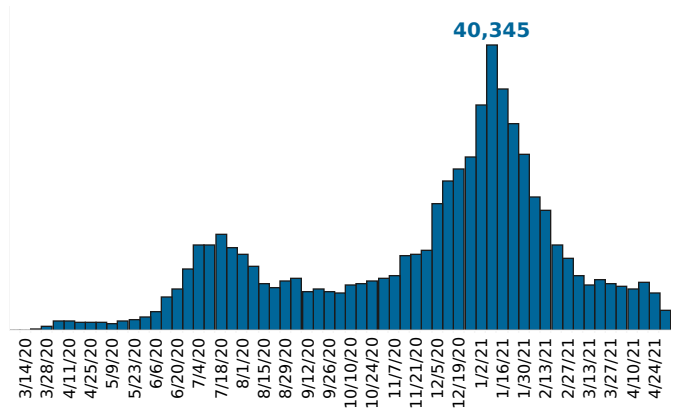

## COVID-19 in South Carolina

As of 11:59 PM on 4/28/2021

|  |  |   |
|--|--|---|
| <b>Cases</b><br><br><h1 style="font-size: 2em;">578,659</h1> | <b>Select Date Range &amp; County to Filter Page Values</b><br>All values<br><hr/> COUNTY<br>All | <b>Past 2 weeks Confirmed</b><br><br><h1 style="font-size: 2em;">6,747</h1> |
|--|--|---|

Rate of COVID-19 Cases per 10,000 population, by County  
 County Displayed: **South Carolina** | Dates Displayed: 3/4/2020 to 4/28/2021  
[Use County Filter Above to View ZIP Code Counts and Filter Page Values](#)

Reported COVID-19 Cases, by Week of Report  
 County Displayed: **South Carolina** | Dates Displayed: 3/4/2020 to 4/28/2021

© 2021 Mapbox © OpenStreetMap

County Displayed: **South Carolina** | Dates Displayed: 3/4/2020 to 4/28/2021  
*Note: Data is suppressed for fewer than 5 cases*