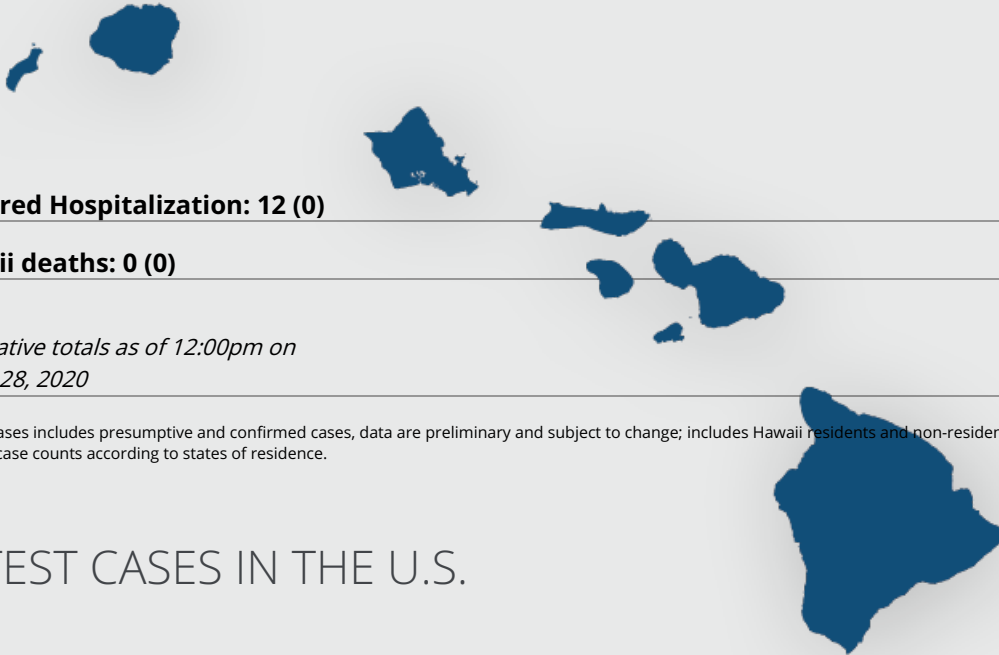

## LATEST CASES IN HAWAII [MORE DETAILS](#)

**Total cases: 151 (29 new)**

---

Hawai'i County: 10 (3)

---

Honolulu County: 108 (19)

---

Kaua'i County: 11 (6)

---

Maui County: 16 (0)

---

Pending: 4 (1) | HI residents diagnosed outside of HI: 2 (0)

---

**Required Hospitalization: 12 (0)**

---

**Hawaii deaths: 0 (0)**

## LATEST CASES IN THE U.S.

**Total cases: 103,321 (17,965 new)**

---

**Total deaths: 1,668 (422 new)**

*Cumulative totals as of 12:00pm on  
March 28, 2020*

WHAT YOU SHOULD KNOW

WHAT YOU CAN DO

TRAVEL INFORMATION

## LATEST UPDATES

There have been 151 cases of COVID-19 identified in Hawaii. Of those cases, 8% have required hospitalization, and over 80% were residents returning from other areas. There have been no deaths. [MORE](#)