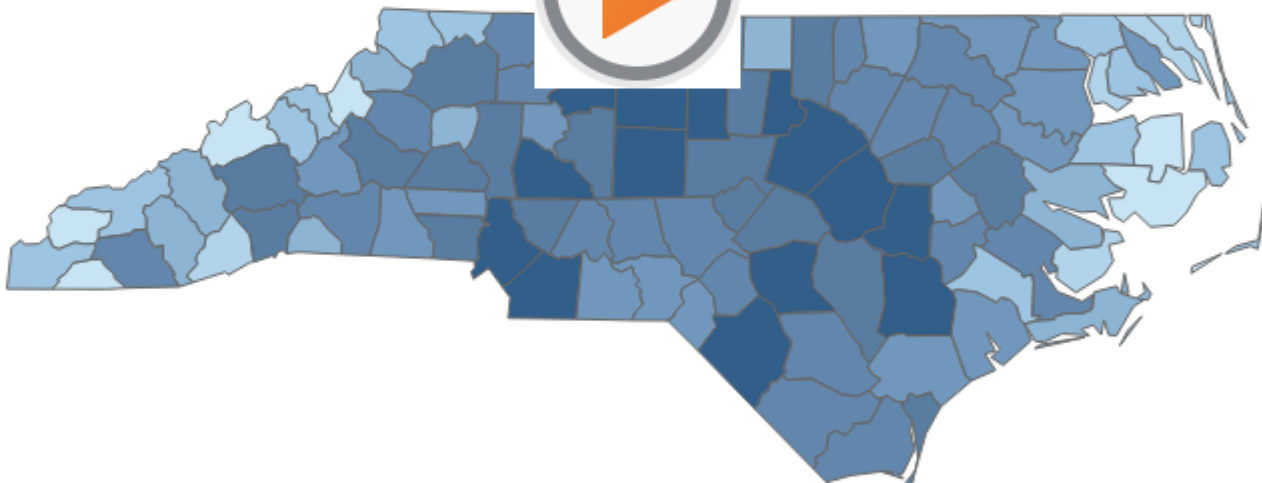

Daily Cases

Daily Tests

Daily Number of People Currently Hospitalized

County Map by Cases

(Click to highlight |  | [invert map](#))

44.617368626F617264

434c49 5375727665696c616f6365 282f64617368626f6172642f636c692d7375727665696c616f636529