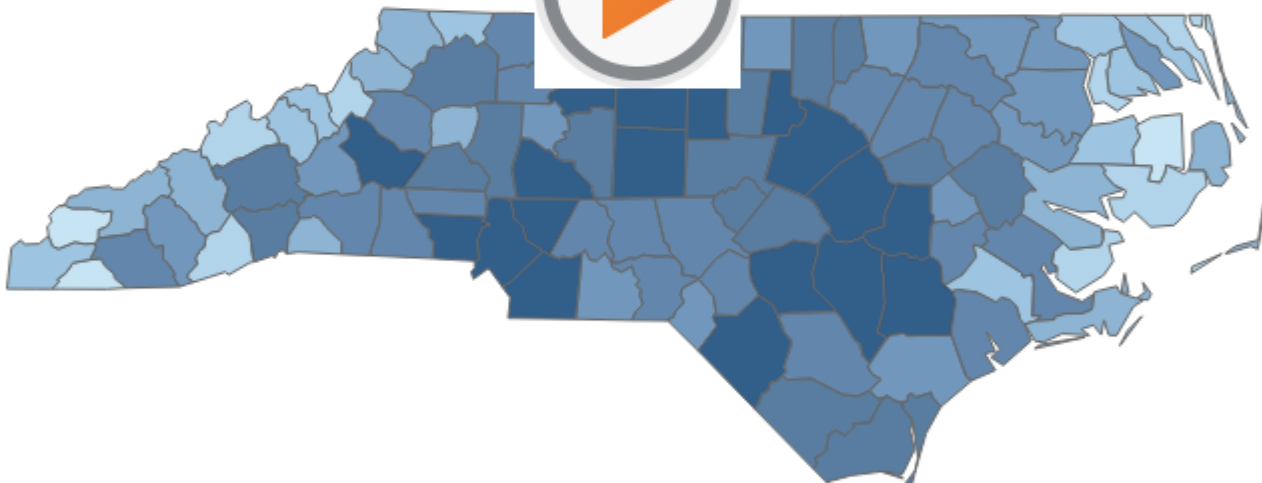

Daily Cases

**LAB-CONFIRMED
CASES**

64,670

Daily Tests

COMPLETED TESTS

910,033

Daily Number of People Currently Hospitalized

**CURRENTLY
HOSPITALIZED**

908

County Map by Cases

(Click to highlight |  | [invert map](#))

44.617368626F617264

434c49 5375727665696c616f6365 282f64617368626f6172642f636c692d7375727665696c616f636529

4361736573 282f64617368626f6172642f636173657329