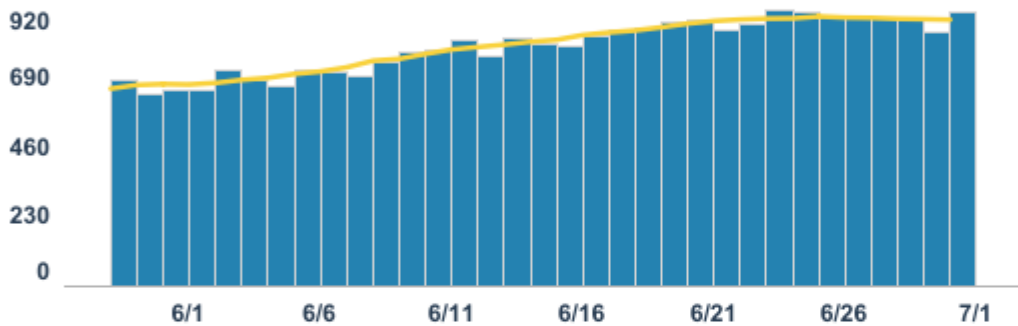

Daily Cases

**LAB-CONFIRMED
CASES**

64,670

Daily Tests

COMPLETED TESTS

910,033

Daily Number of People Currently Hospitalized

**CURRENTLY
HOSPITALIZED**

908

County Map by Cases

(Click to highlight |  | [invert map](#))

44.617368626F617264

434c49 5375727665696c616f6365 282f64617368626f6172642f636c692d7375727665696c616f636529

4361736573 282f64617368626f6172642f636173657329