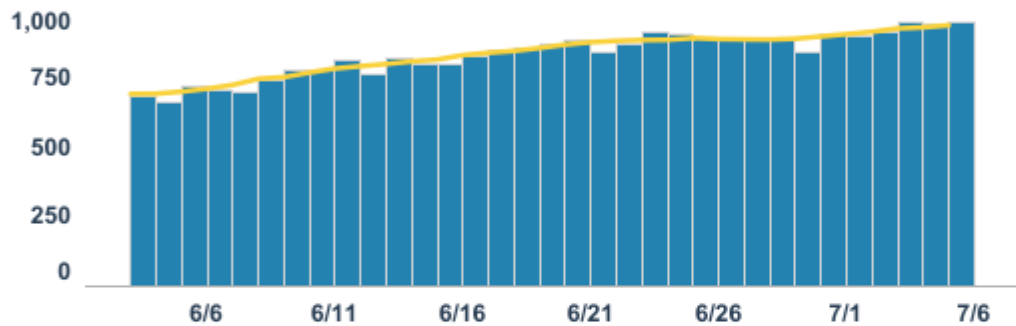

Daily Cases

**LAB-CONFIRMED
CASES**

72,983

Daily Tests

COMPLETED TESTS

1,036,838

Daily Number of People Currently Hospitalized

**CURRENTLY
HOSPITALIZED**