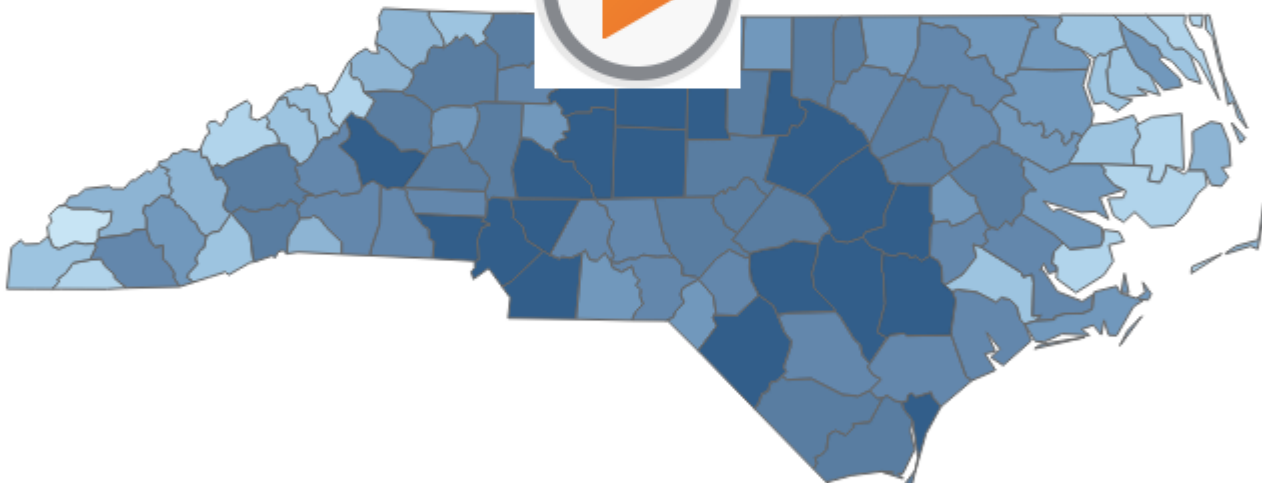

Daily Cases

**LAB-CONFIRMED
CASES**

72,983

Daily Tests

COMPLETED TESTS

1,036,838

Daily Number of People Currently Hospitalized

**CURRENTLY
HOSPITALIZED**

949

County Map by Cases

(Click to highlight |  | [invert map](#))

44.617368626F617264

434c49 5375727665696c616f6365 282f64617368626f6172642f636c692d7375727665696c616f636529

4361736573 282f64617368626f6172642f636173657329