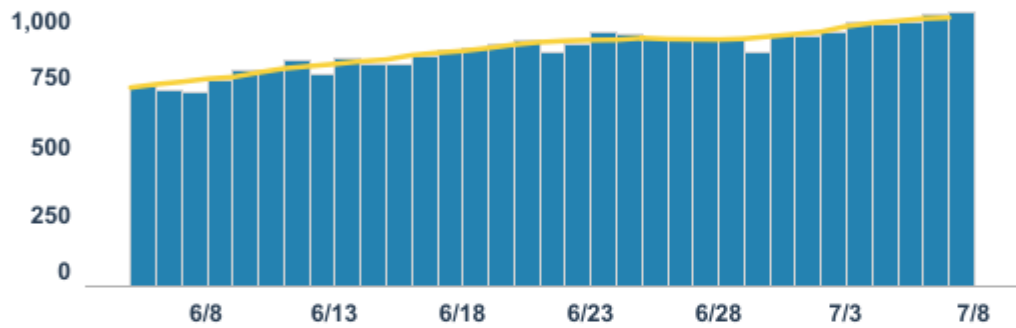

Daily Cases

**LAB-CONFIRMED
CASES**

75,875

Daily Tests

COMPLETED TESTS

1,071,290

Daily Number of People Currently Hospitalized

**CURRENTLY
HOSPITALIZED**