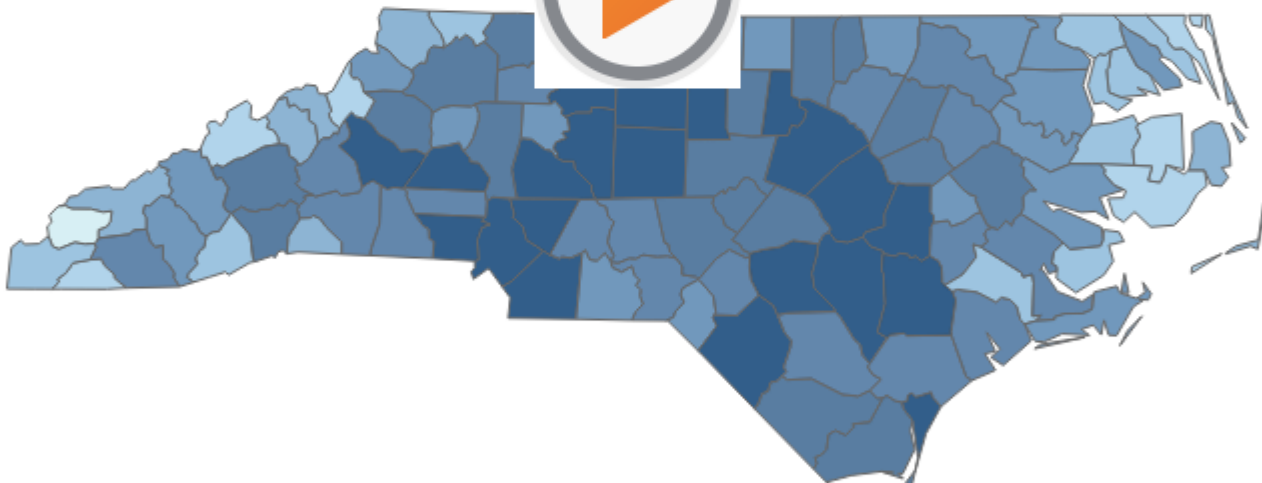

Daily Cases

**LAB-CONFIRMED
CASES**

75,875

Daily Tests

COMPLETED TESTS

1,071,290

Daily Number of People Currently Hospitalized

**CURRENTLY
HOSPITALIZED**

989

County Map by Cases

(Click to highlight |  | [invert map](#))

44.617368626F617264

434c49 5375777665696c616f6365 282f64617368626f6172642f636c692d7375777665696c616f636529

4361736573 282f64617368626f6172642f636173657329