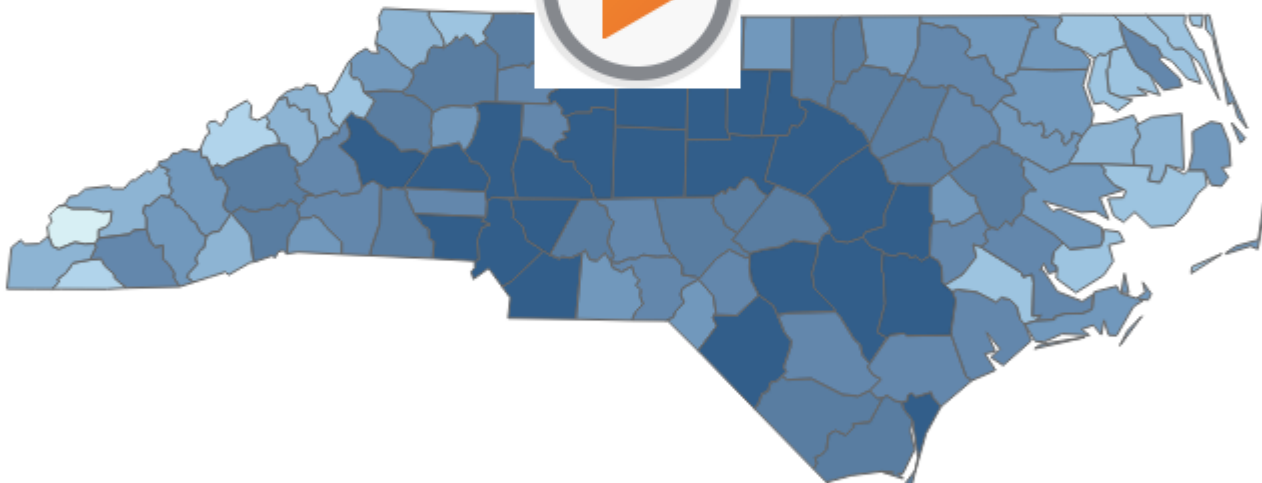

Daily Cases

**LAB-CONFIRMED
CASES**

89,484

Daily Tests

COMPLETED TESTS

1,254,846

Daily Number of People Currently Hospitalized

**CURRENTLY
HOSPITALIZED**

1,109

County Map by Cases

(Click to highlight |  | [View map](#))

44.617368626F617264

434C49 5375727665696C616E6365 282F64617368626F6172642F636C692D7375727665696C616E636529

4361736573 282F64617368626F6172642F636173657329