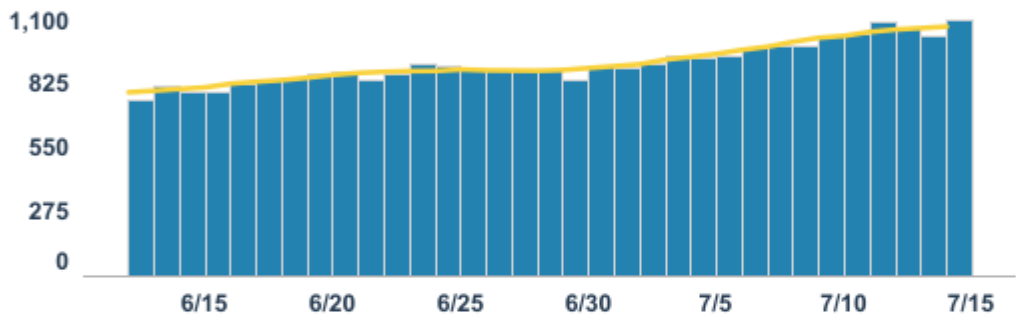

Daily Cases

**LAB-CONFIRMED
CASES**

89,484

Daily Tests

COMPLETED TESTS

1,254,846

Daily Number of People Currently Hospitalized

**CURRENTLY
HOSPITALIZED**

1,109

County Map by Cases

(Click to highlight |  | [View map](#))

44.617368626F617264

434C49 5375727665696C616E6365 282F64617368626F6172642F636C692D7375727665696C616E636529

4361736573 282F64617368626F6172642F636173657329