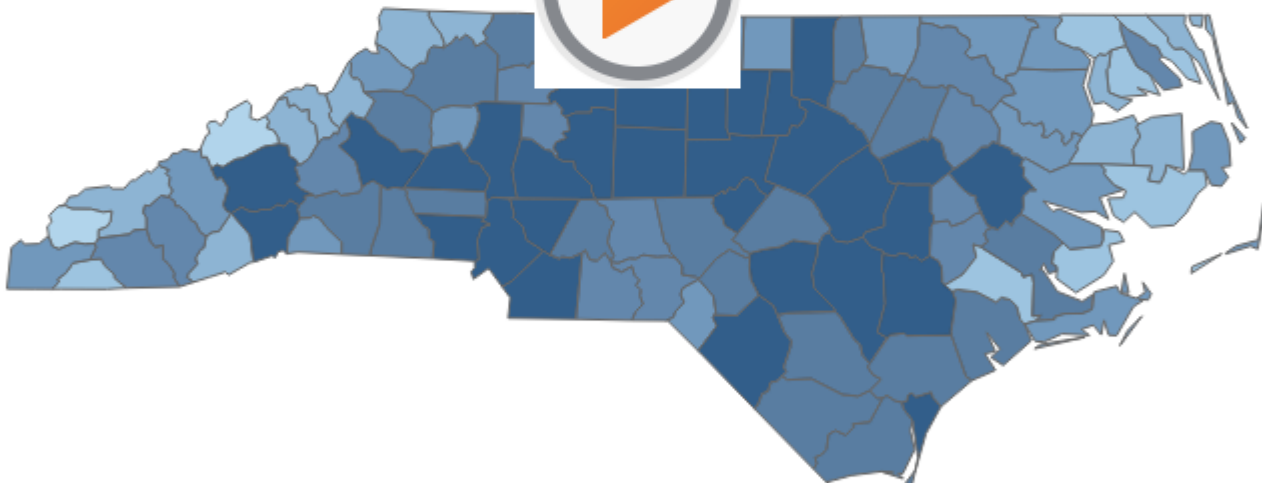

### Daily Number of People Currently Hospitalized

**CURRENTLY  
HOSPITALIZED**

**1,137**

### County Map by Cases

(Click to highlight |  | [invert map](#))

44.617368626F617264

434C49 5375727665696C616E6365 282F64617368626F6172642F636C692D7375727665696C616E636529

4361736573 282F64617368626F6172642F636173657329