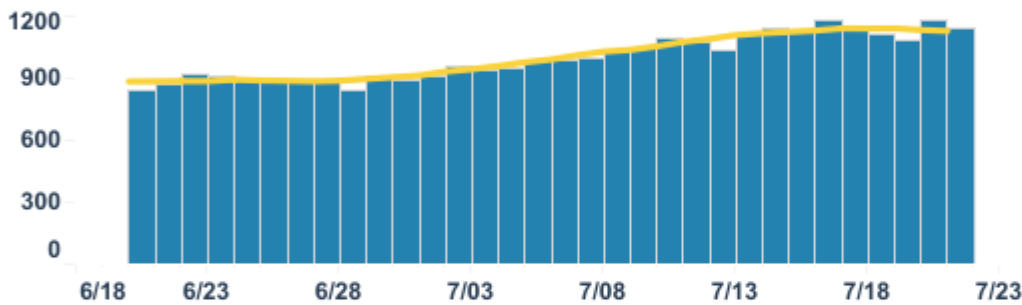

### Daily Cases

**LAB-CONFIRMED  
CASES**

**105,001**

### Daily Tests

**COMPLETED TESTS**

**1,491,820**

### Daily Number of People Currently Hospitalized

**CURRENTLY  
HOSPITALIZED**

**1,137**