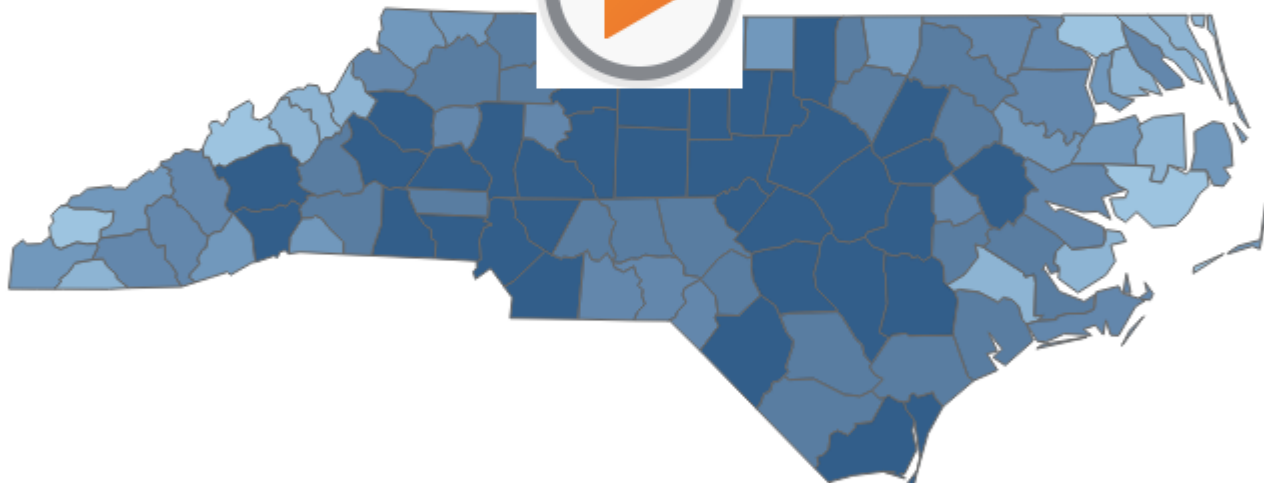

Daily Cases

**LAB-CONFIRMED
CASES**

128,161

Daily Tests

COMPLETED TESTS

1,854,026

Daily Number of People Currently Hospitalized

**CURRENTLY
HOSPITALIZED**

1,166

County Map by Cases

(Click to highlight |  | [invert map](#))

44.617368626F617264

434c49 5375777665696c616f6365 282f64617368626f6172642f636c692d7375777665696c616f636529

4361736573 282f64617368626f6172642f636173657329