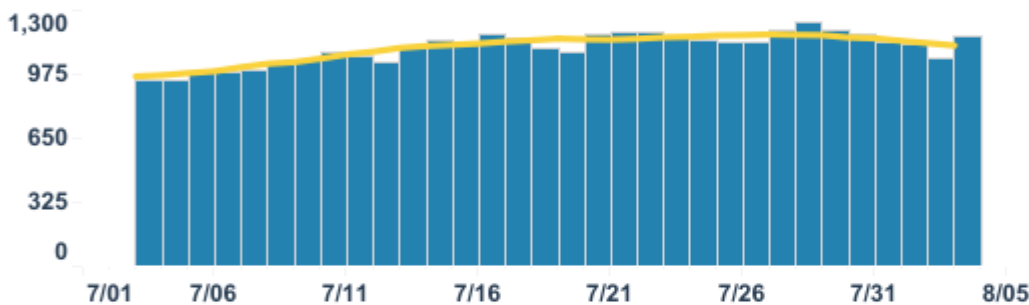

Daily Cases

**LAB-CONFIRMED
CASES**

128,161

Daily Tests

COMPLETED TESTS

1,854,026

Daily Number of People Currently Hospitalized

**CURRENTLY
HOSPITALIZED**

1,166

County Map by Cases

(Click to highlight |  | [invert map](#))

44.617368626F617264

434c49 5375777665696c616f6365 282f64617368626f6172642f636c692d7375777665696c616f636529

4361736573 282f64617368626f6172642f636173657329